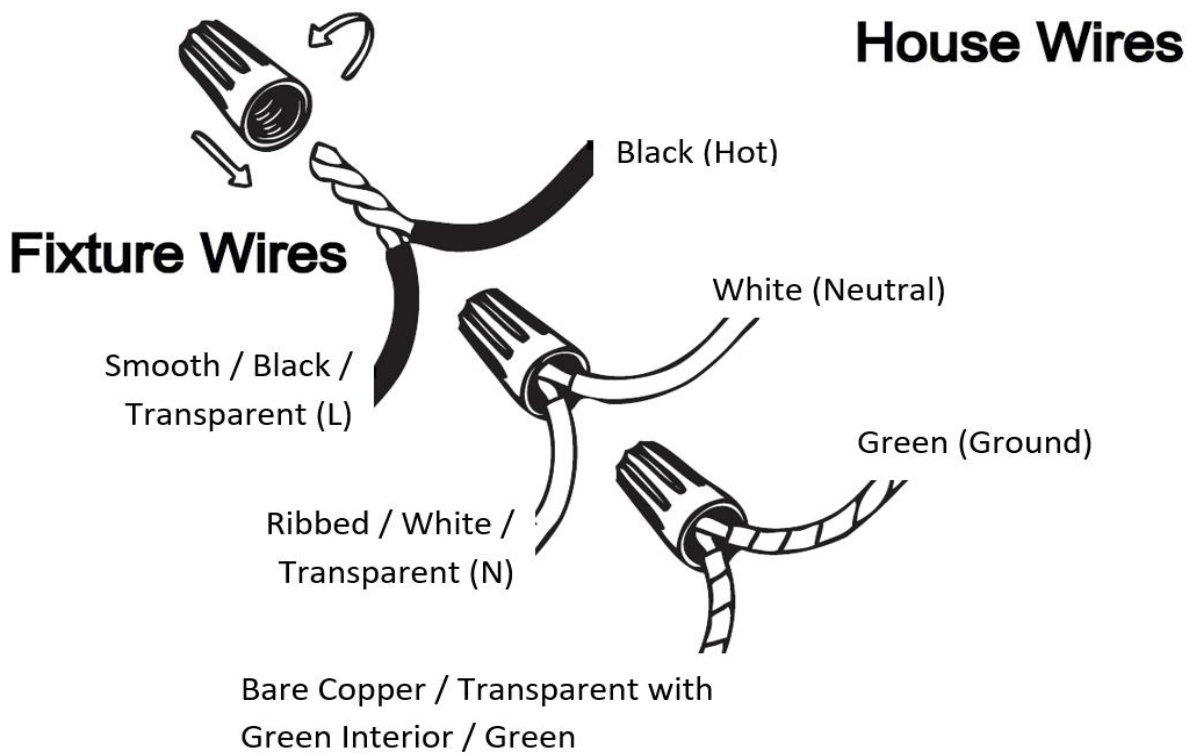

Item# SML429125-3K-BK

Specifications

Category: Vanity Light	Finish: Black
Fixture Dimension: 36"W x 1.89"D x 4.72"H	Overall Height: 4.72"
Chain/Rod Length: N/A	Wire Length: 6".
Bulb: Integrated LED - 3000K -2058 Lumen*	Maximum Wattage per Bulb: 30W
Voltage: 120V	Fixture Weight: 0.7 Kg (1.54 Lbs)
Location Rating: Suitable for damp locations	Safety Certification: CETL

*** Compatible Dimmers:**

Lutron SCL-153P, Lutron TGCL-153P, Lutron MACL-153M, Lutron PD-6WCL RE, Lutron DV-603P, Lutron AY-600P

Wire Connections

ATTENTION

FIXTURE INSTALLATION MUST BE DONE BY A LICENSED ELECTRICIAN

SHUT OFF POWER SUPPLY AT FUSE OR CIRCUIT BREAKER

USE ONLY THE SPECIFIED BULBS AND DO NOT EXCEED THE MAXIMUM WATTAGE

Use standard wire connectors to make all wire connections

Twist connectors until wires are tightly joined