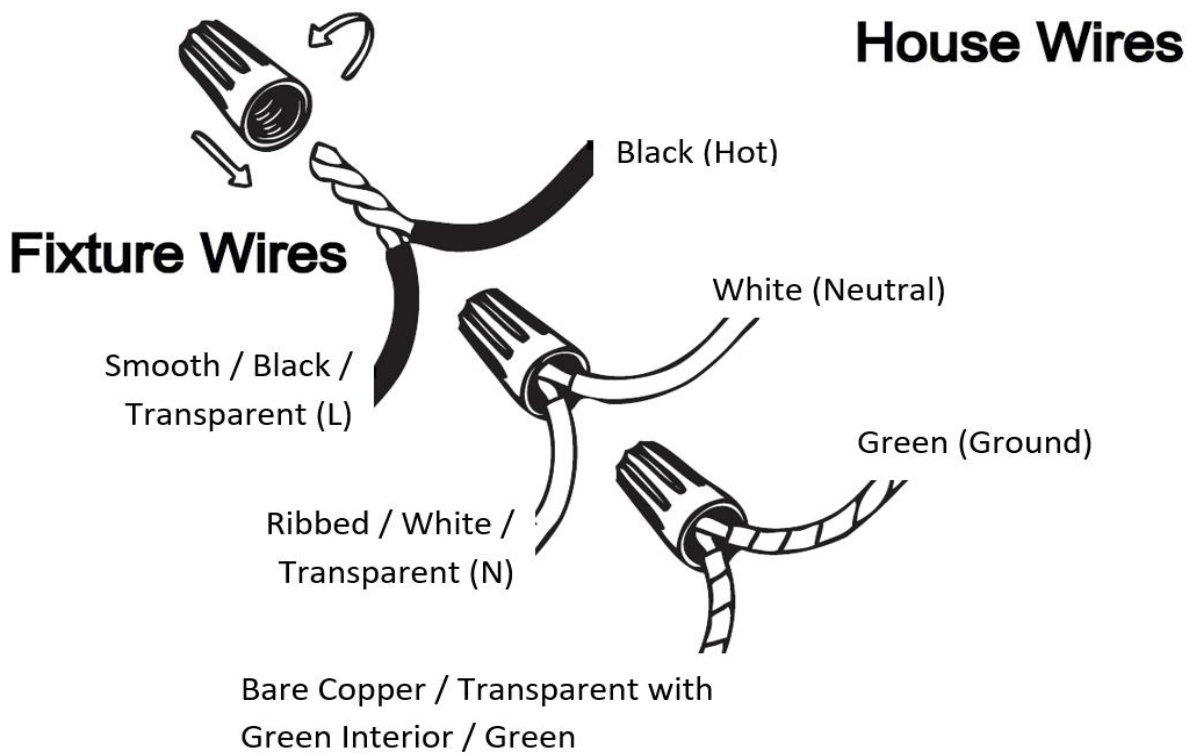

Wire Connections

ATTENTION

FIXTURE INSTALLATION MUST BE DONE BY A LICENSED ELECTRICIAN

SHUT OFF POWER SUPPLY AT FUSE OR CIRCUIT BREAKER

USE ONLY THE SPECIFIED BULBS AND DO NOT EXCEED THE MAXIMUM WATTAGE

Use standard wire connectors to make all wire connections

Twist connectors until wires are tightly joined

Wrap each connection with approved electrical tape and carefully stuff all the connected wires into outlet box