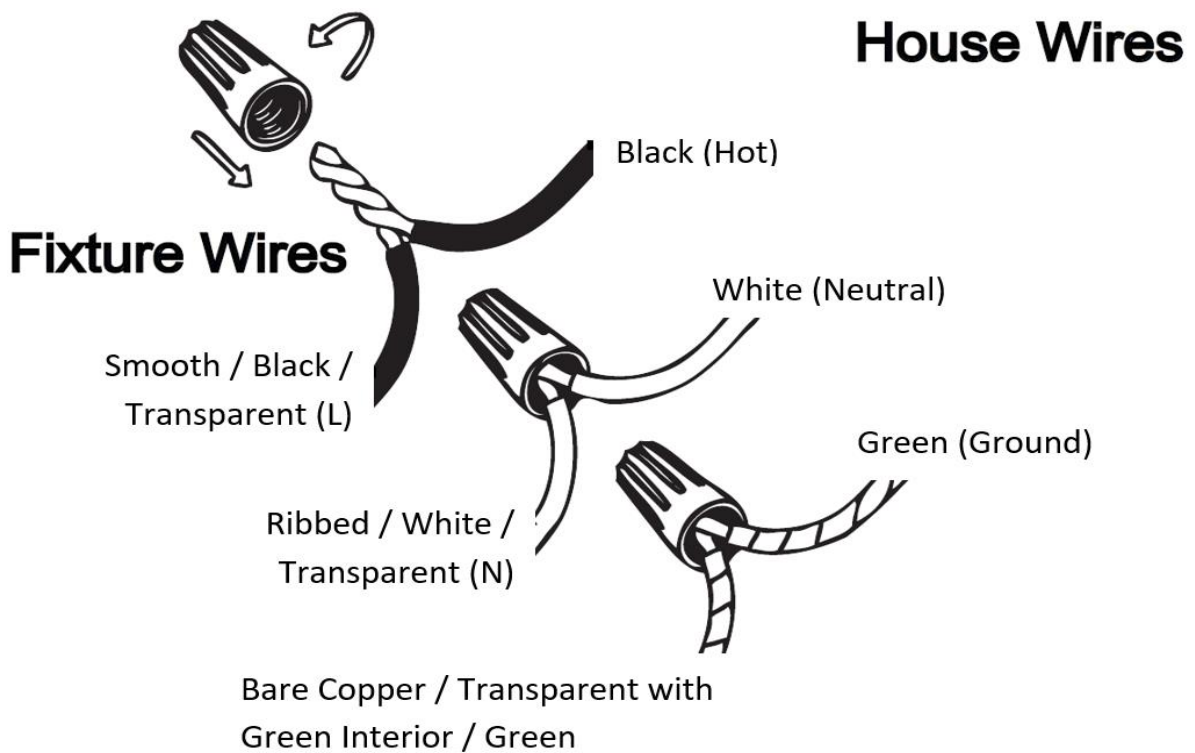

Item# SML429124-3K-CH

Specifications

Category: Vanity Light	Finish: Chrome
Fixture Dimension: 24"W x 1.89"D x 4.72"H	Overall Height: 4.72"
Chain/Rod Length: N/A	Wire Length: 6".
Bulb: Integrated LED - 3000K -1348 Lumen*	Maximum Wattage per Bulb: 20W
Voltage: 120V	Fixture Weight: 0.6 Kg (1.3 Lbs)
Location Rating: Suitable for damp locations	Safety Certification: CETL

*** Compatible Dimmers:**

Lutron SCL-153P, Lutron TGCL-153P, Lutron MACL-153M, Lutron PD-6WCL RE, Lutron DV-603P, Lutron AY-600P

Wire Connections

ATTENTION

FIXTURE INSTALLATION MUST BE DONE BY A LICENSED ELECTRICIAN

SHUT OFF POWER SUPPLY AT FUSE OR CIRCUIT BREAKER

USE ONLY THE SPECIFIED BULBS AND DO NOT EXCEED THE MAXIMUM WATTAGE

Use standard wire connectors to make all wire connections

Twist connectors until wires are tightly joined

Wrap each connection with approved electrical tape and carefully stuff all the connected wires into outlet box

Assembly Instructions

Item# SML429124-3K-CH