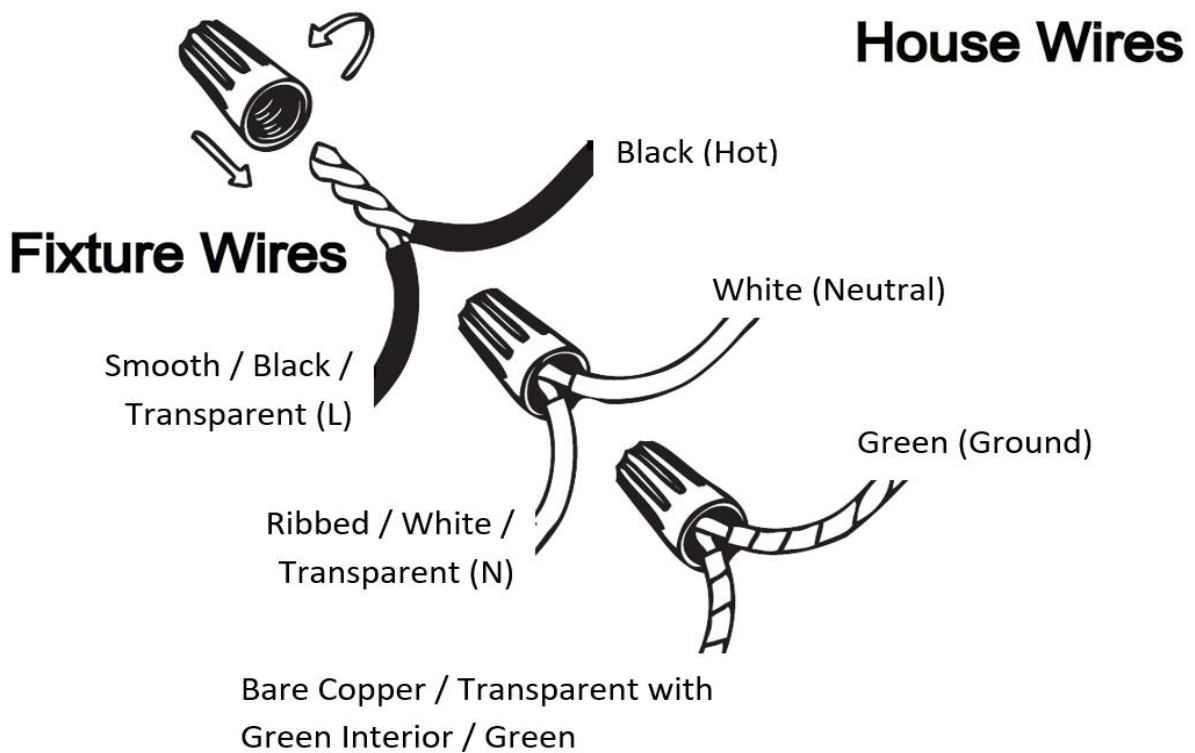

Item# SML429124-3K-BK

Specifications

Category: Vanity Light	Finish: Black
Fixture Dimension: 24"W x 1.89"D x 4.72"H	Overall Height: 4.72"
Chain/Rod Length: N/A	Wire Length: 6".
Bulb: Integrated LED - 3000K -1348 Lumen*	Maximum Wattage per Bulb: 20W
Voltage: 120V	Fixture Weight: 0.6 Kg (1.3 Lbs)
Location Rating: Suitable for damp locations	Safety Certification: CETL

* Compatible Dimmers:

Lutron SCL-153P, Lutron TGCL-153P, Lutron MACL-153M, Lutron PD-6WCL RE, Lutron DV-603P, Lutron AY-600P

Wire Connections

ATTENTION

FIXTURE INSTALLATION MUST BE DONE BY A LICENSED ELECTRICIAN

SHUT OFF POWER SUPPLY AT FUSE OR CIRCUIT BREAKER

USE ONLY THE SPECIFIED BULBS AND DO NOT EXCEED THE MAXIMUM WATTAGE

Use standard wire connectors to make all wire connections

Twist connectors until wires are tightly joined

Wrap each connection with approved electrical tape and carefully stuff all the connected wires into outlet box

Assembly Instructions

Item# SML429124-3K-BK