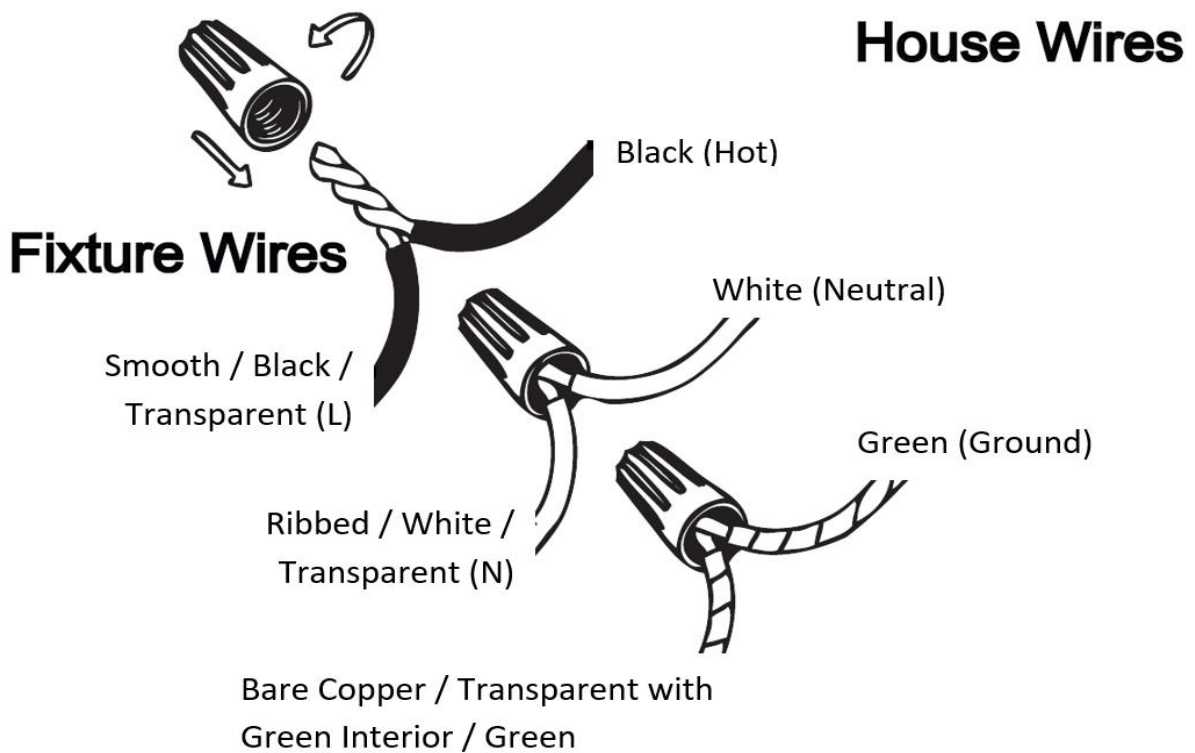

Item# SML429122-3K-GD

Specifications

Category: Vanity Light	Finish: Gold
Fixture Dimension: 4.41"W x 12"D x 3.11"H	Overall Height: 3.11"
Chain/Rod Length: N/A	Wire Length: 6".
Bulb: Integrated LED - 3000K - 917 Lumen*	Maximum Wattage per Bulb: 15W
Voltage: 120V	Fixture Weight: 1.2 Kg (2.64 Lbs)
Location Rating: Suitable for damp locations	Safety Certification: CETL

* Compatible Dimmers:

Lutron SCL-153P, Lutron TGCL-153P, Lutron MACL-153M, Lutron PD-6WCL RE, Lutron DV-603P, Lutron AY-600P

Wire Connections

ATTENTION

FIXTURE INSTALLATION MUST BE DONE BY A LICENSED ELECTRICIAN

SHUT OFF POWER SUPPLY AT FUSE OR CIRCUIT BREAKER

USE ONLY THE SPECIFIED BULBS AND DO NOT EXCEED THE MAXIMUM WATTAGE

Use standard wire connectors to make all wire connections

Twist connectors until wires are tightly joined