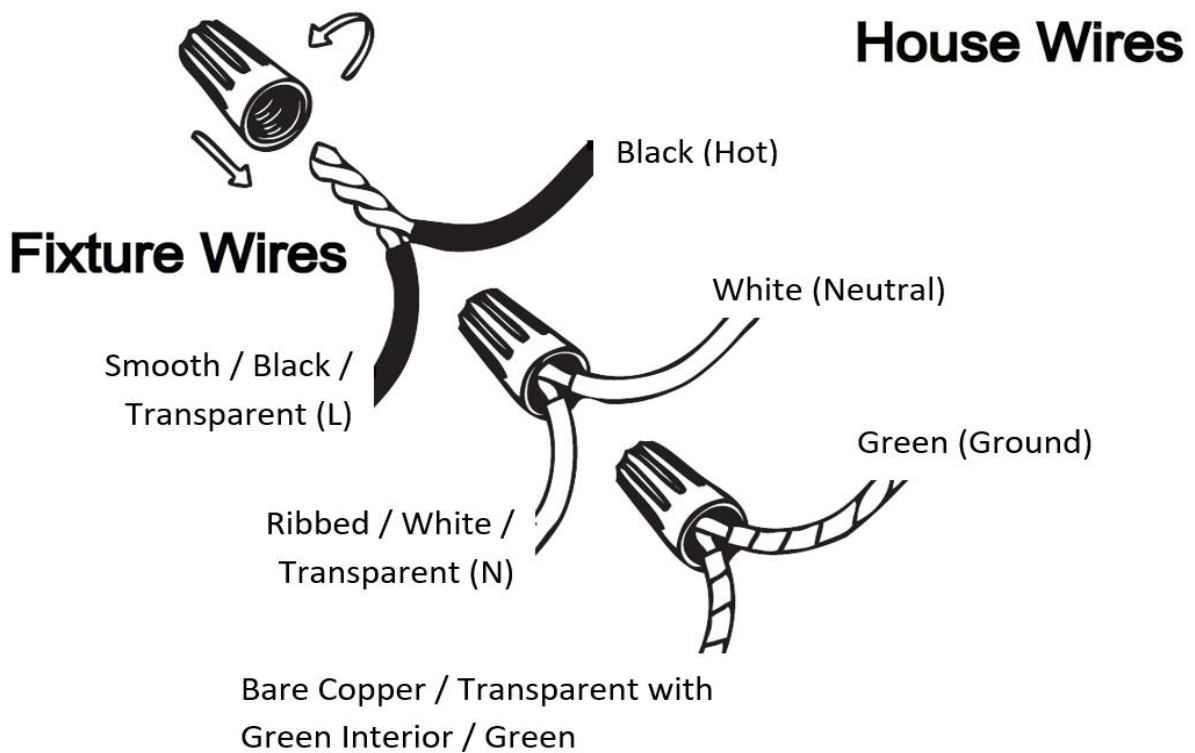

Wire Connections

ATTENTION

FIXTURE INSTALLATION MUST BE DONE BY A LICENSED ELECTRICIAN

SHUT OFF POWER SUPPLY AT FUSE OR CIRCUIT BREAKER

USE ONLY THE SPECIFIED BULBS AND DO NOT EXCEED THE MAXIMUM WATTAGE

Use standard wire connectors to make all wire connections

Twist connectors until wires are tightly joined

Wrap each connection with approved electrical tape and carefully stuff all the connected wires into outlet box