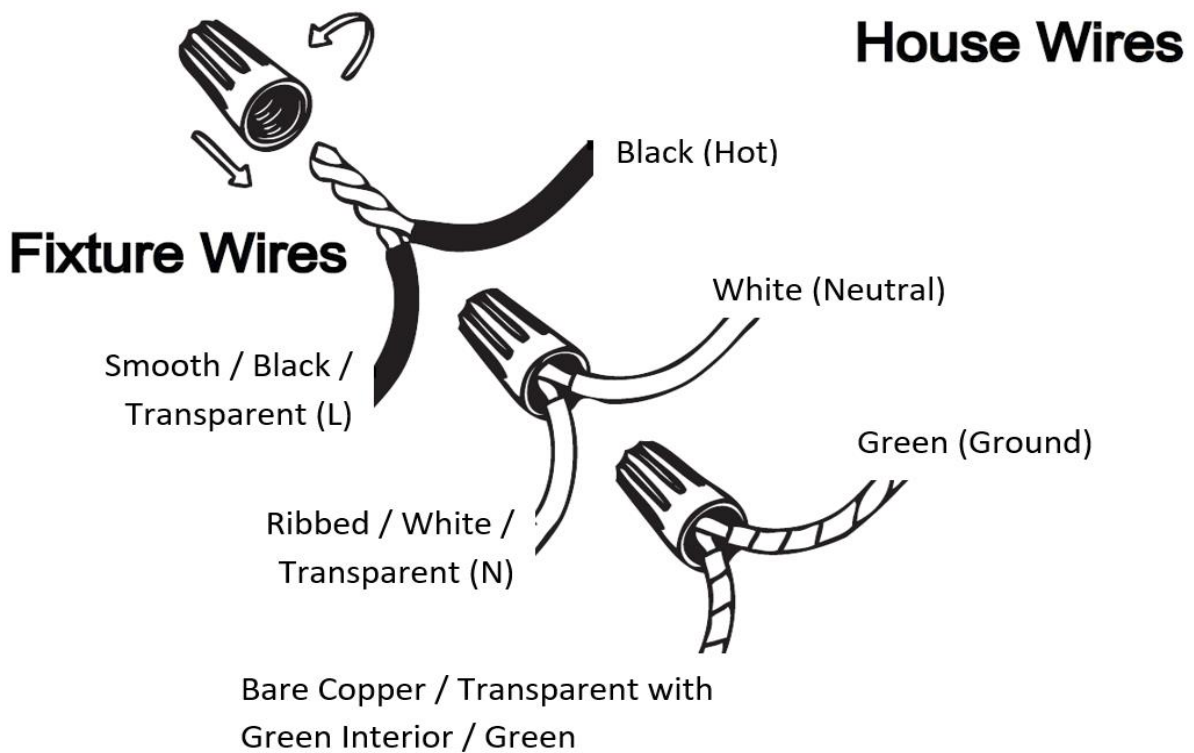

Item# SML429121-3K-CH

Specifications

Category: Vanity Light	Finish: Chrome
Fixture Dimension: 36"W x 3.15"D x 4.41"H	Overall Height: 4.41"
Chain/Rod Length: N/A	Wire Length: 6".
Bulb: Integrated LED - 3000K - 2587 Lumen*	Maximum Wattage per Bulb: 45W
Voltage: 120V	Fixture Weight: 2.9 Kg (6.4 Lbs)
Location Rating: Suitable for damp locations	Safety Certification: CETL

*** Compatible Dimmers:**

Lutron SCL-153P, Lutron TGCL-153P, Lutron MACL-153M, Lutron PD-6WCL RE, Lutron DV-603P, Lutron AY-600P

Wire Connections

ATTENTION

FIXTURE INSTALLATION MUST BE DONE BY A LICENSED ELECTRICIAN

SHUT OFF POWER SUPPLY AT FUSE OR CIRCUIT BREAKER

USE ONLY THE SPECIFIED BULBS AND DO NOT EXCEED THE MAXIMUM WATTAGE

Use standard wire connectors to make all wire connections

Twist connectors until wires are tightly joined

Wrap each connection with approved electrical tape and carefully stuff all the connected wires into outlet box

Assembly Instructions

Item# SML429121-3K-CH