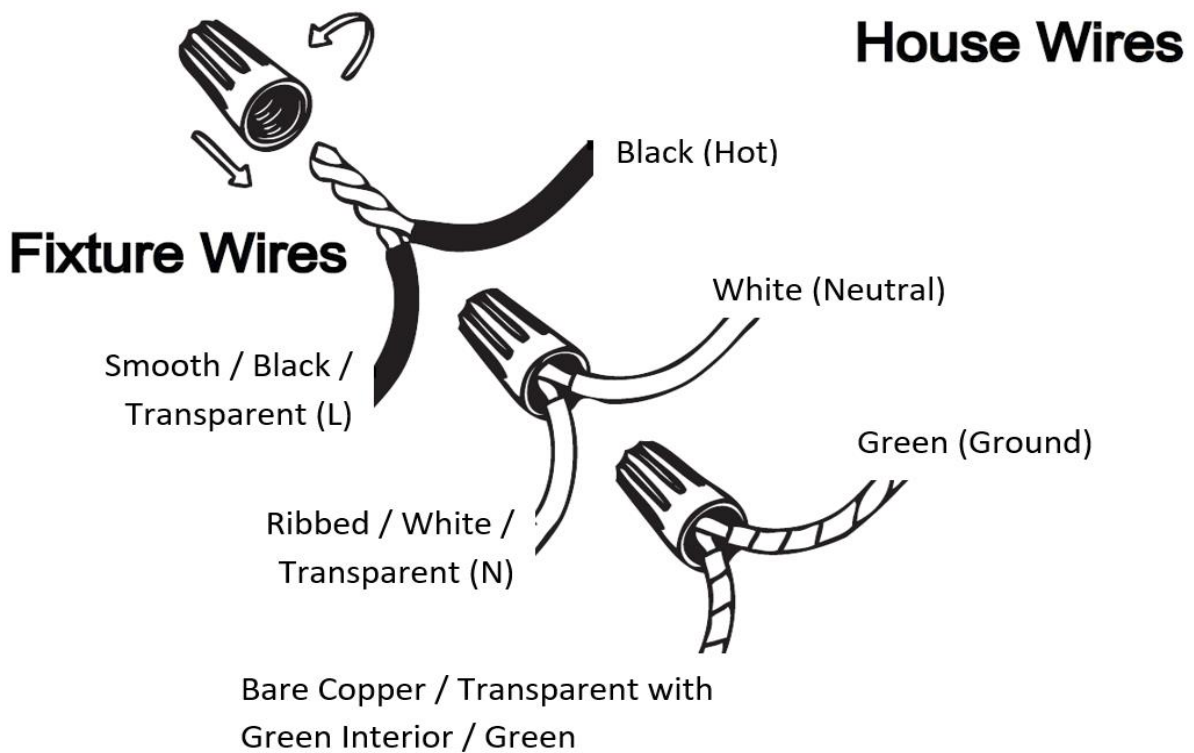

Item# SML429120-3K-GD

Specifications

Category: Vanity Light	Finish: Gold
Fixture Dimension: 24"W x 3.15"D x 4.41"H	Overall Height: 4.41"
Chain/Rod Length: N/A	Wire Length: 6".
Bulb: Integrated LED - 3000K -1700Lumen*	Maximum Wattage per Bulb: 30W
Voltage: 120V	Fixture Weight: 2.1 Kg (4.6 Lbs)
Location Rating: Suitable for damp locations	Safety Certification: CETL

*** Compatible Dimmers:**

Lutron SCL-153P, Lutron TGCL-153P, Lutron MACL-153M, Lutron PD-6WCL RE, Lutron DV-603P, Lutron AY-600P

Wire Connections

ATTENTION

FIXTURE INSTALLATION MUST BE DONE BY A LICENSED ELECTRICIAN

SHUT OFF POWER SUPPLY AT FUSE OR CIRCUIT BREAKER

USE ONLY THE SPECIFIED BULBS AND DO NOT EXCEED THE MAXIMUM WATTAGE

Use standard wire connectors to make all wire connections

Twist connectors until wires are tightly joined

Wrap each connection with approved electrical tape and carefully stuff all the connected wires into outlet box

Assembly Instructions

Item# SML429120-3K-GD