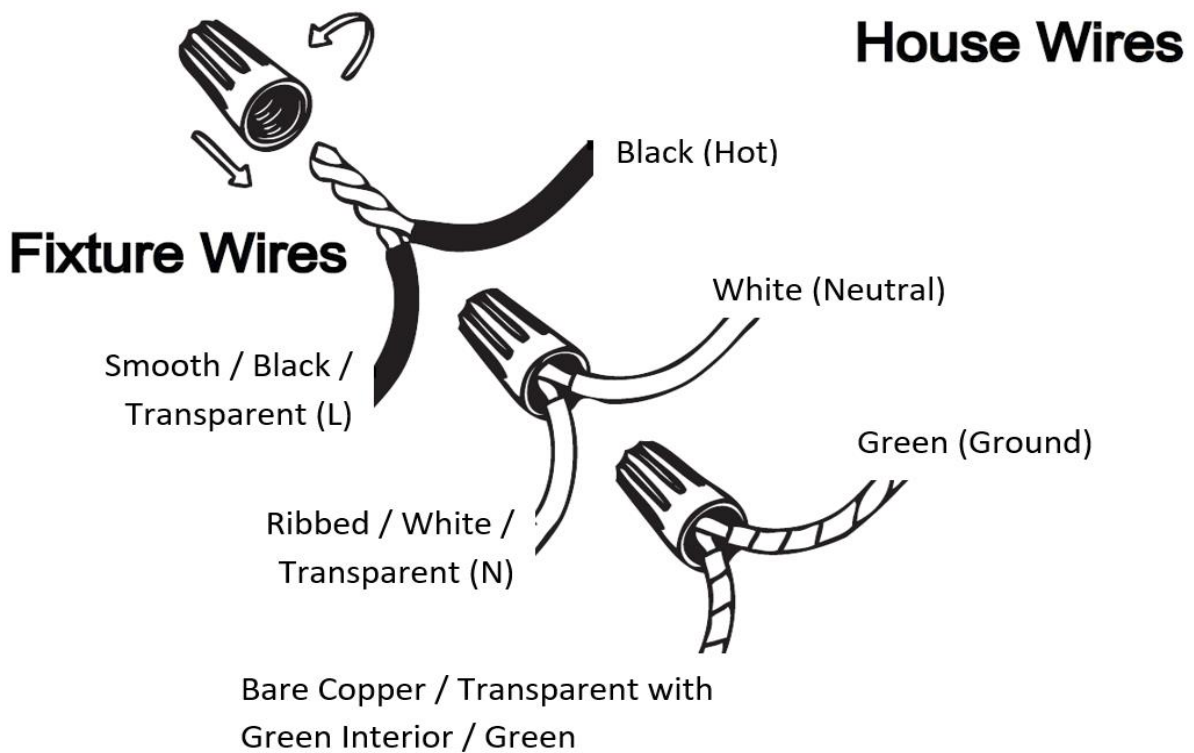

Item# SML429120-3K-CH

Specifications

Category: Vanity Light	Finish: Chrome
Fixture Dimension: 24"W x 3.15"D x 4.41"H	Overall Height: 4.41"
Chain/Rod Length: N/A	Wire Length: 6".
Bulb: Integrated LED - 3000K - 1700Lumen*	Maximum Wattage per Bulb: 30W
Voltage: 120V	Fixture Weight: 2.1 Kg (4.6 Lbs)
Location Rating: Suitable for damp locations	Safety Certification: CETL

*** Compatible Dimmers:**

Lutron SCL-153P, Lutron TGCL-153P, Lutron MACL-153M, Lutron PD-6WCL RE, Lutron DV-603P, Lutron AY-600P

Wire Connections

ATTENTION

FIXTURE INSTALLATION MUST BE DONE BY A LICENSED ELECTRICIAN

SHUT OFF POWER SUPPLY AT FUSE OR CIRCUIT BREAKER

USE ONLY THE SPECIFIED BULBS AND DO NOT EXCEED THE MAXIMUM WATTAGE

Use standard wire connectors to make all wire connections

Twist connectors until wires are tightly joined

Wrap each connection with approved electrical tape and carefully stuff all the connected wires into outlet box

Assembly Instructions

Item# SML429120-3K-CH