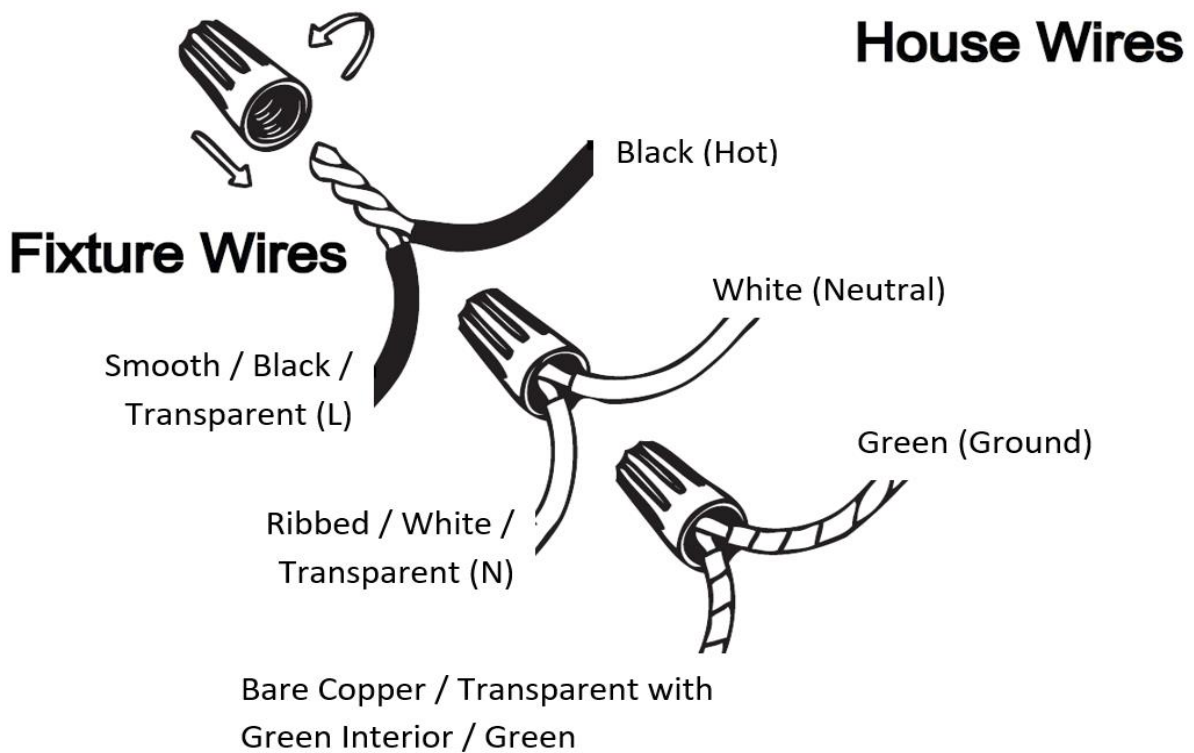

Wire Connections

ATTENTION

FIXTURE INSTALLATION MUST BE DONE BY A LICENSED ELECTRICIAN

SHUT OFF POWER SUPPLY AT FUSE OR CIRCUIT BREAKER

USE ONLY THE SPECIFIED BULBS AND DO NOT EXCEED THE MAXIMUM WATTAGE

Use standard wire connectors to make all wire connections
Twist connectors until wires are tightly joined
Wrap each connection with approved electrical tape and carefully stuff all the connected wires into outlet box