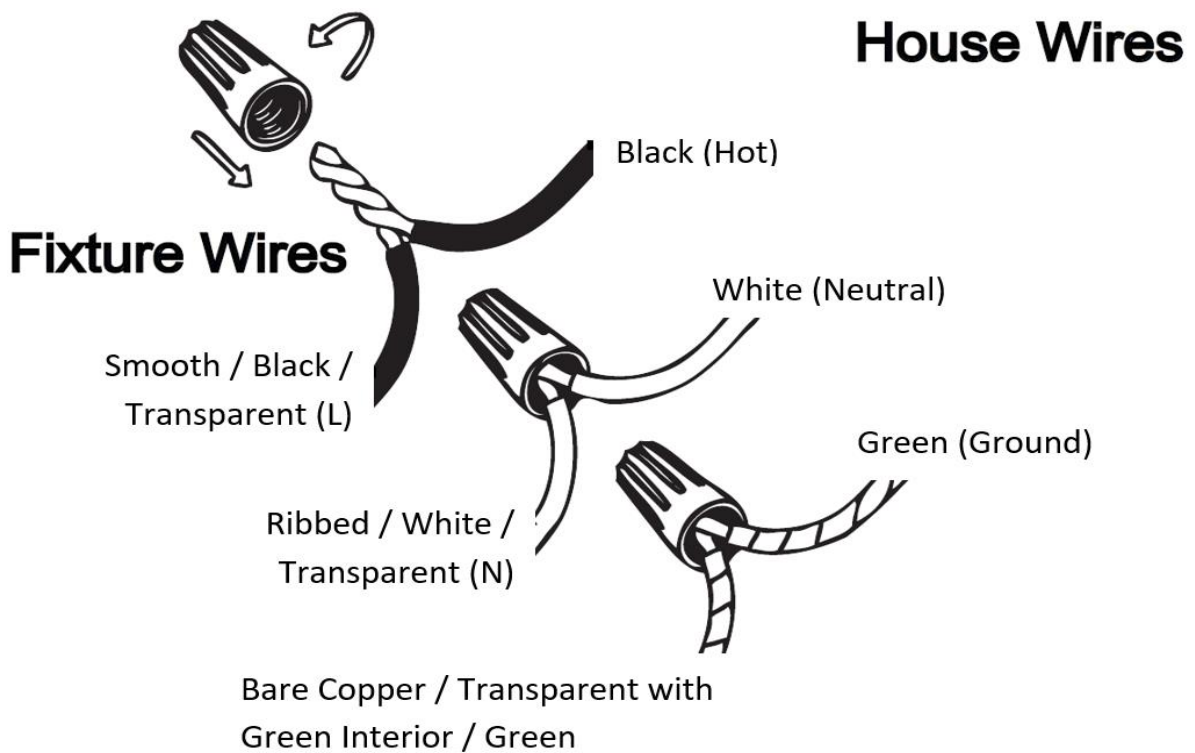

Item# SML429118-3K-GD

Specifications

Category: Vanity Light	Finish: Gold Plating
Fixture Dimension: 13.8"L x 4.3"W x 3"H	Overall Height: 3"
Chain/Rod Length: N/A	Wire Length: 1 ft.
Bulb: Integrated LED - 3000K - 750 Lumen*	Maximum Wattage per Bulb: 15W
Voltage: 120V	Fixture Weight: 0.9 Kg (2 Lbs)
Location Rating: Suitable for damp locations	Safety Certification: CETL

* Compatible Dimmers:

Lutron SCL-153P, Lutron TGCL-153P, Lutron MACL-153M, Lutron PD-6WCL RE, Lutron DV-603P, Lutron AY-600P

Wire Connections

ATTENTION

FIXTURE INSTALLATION MUST BE DONE BY A LICENSED ELECTRICIAN

SHUT OFF POWER SUPPLY AT FUSE OR CIRCUIT BREAKER

USE ONLY THE SPECIFIED BULBS AND DO NOT EXCEED THE MAXIMUM WATTAGE

Use standard wire connectors to make all wire connections

Twist connectors until wires are tightly joined

Wrap each connection with approved electrical tape and carefully stuff all the connected wires into outlet box

Assembly Instructions

Item# SML429118-3K-GD