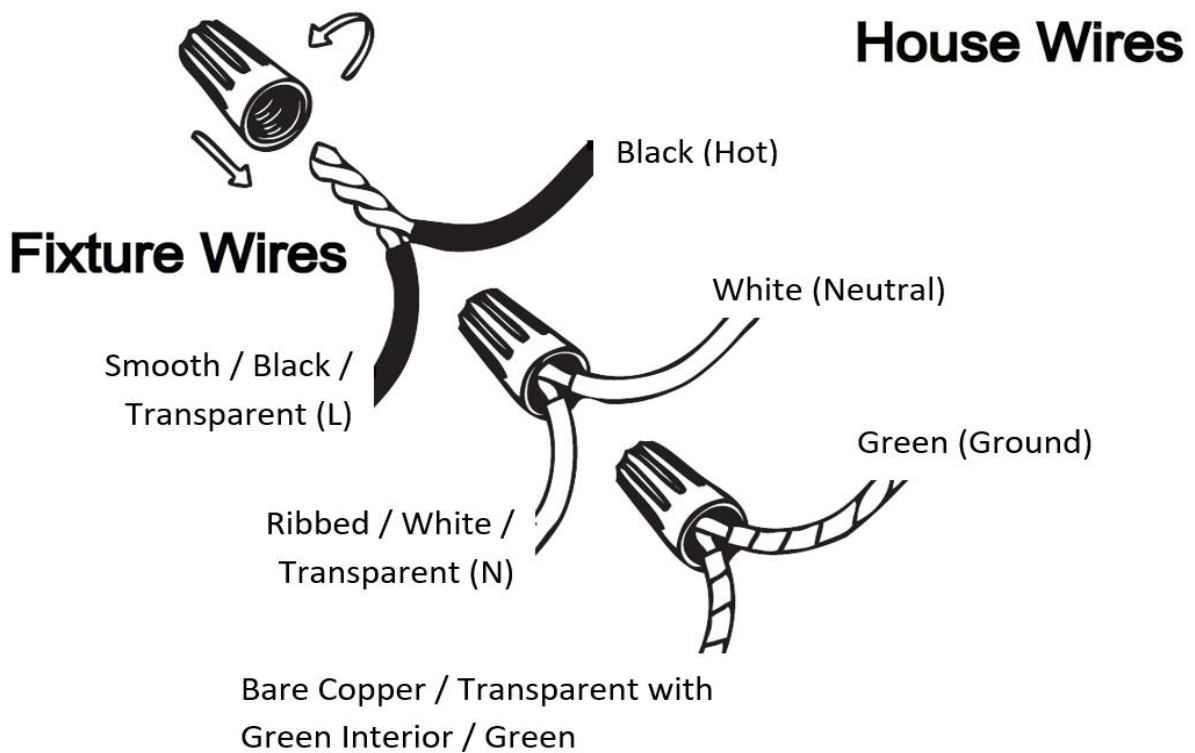

Item# SML429118-3K-CH

Specifications

Category: Vanity Light	Finish: Chrome
Fixture Dimension: 13.8"L x 4.3"W x 3"H	Overall Height: 3"
Chain/Rod Length: N/A	Wire Length: 1 ft.
Bulb: Integrated LED - 3000K - 750 Lumen*	Maximum Wattage per Bulb: 15W
Voltage: 120V	Fixture Weight: 0.9 Kg (2 Lbs)
Location Rating: Suitable for damp locations	Safety Certification: CETL

* Compatible Dimmers:

Lutron SCL-153P, Lutron TGCL-153P, Lutron MACL-153M, Lutron PD-6WCL RE, Lutron DV-603P, Lutron AY-600P

Wire Connections

ATTENTION

FIXTURE INSTALLATION MUST BE DONE BY A LICENSED ELECTRICIAN

SHUT OFF POWER SUPPLY AT FUSE OR CIRCUIT BREAKER

USE ONLY THE SPECIFIED BULBS AND DO NOT EXCEED THE MAXIMUM WATTAGE

Use standard wire connectors to make all wire connections
Twist connectors until wires are tightly joined
Wrap each connection with approved electrical tape and carefully stuff all the connected wires into outlet box