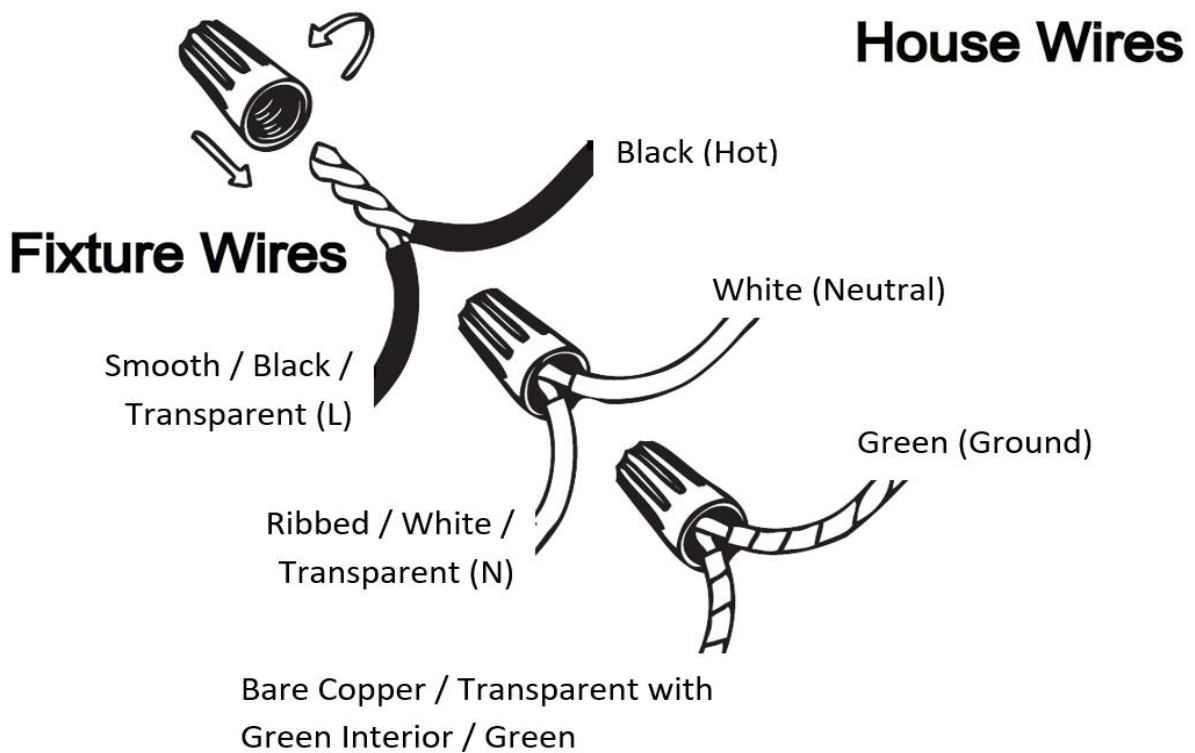

Item# SML429117-3K-GD

Specifications

Category: Vanity Light	Finish: Gold
Fixture Dimension: 24"L x 4.3"W x 3"H	Overall Height: 3"
Chain/Rod Length: N/A	Wire Length: 1 ft.
Bulb: Integrated LED - 3000K - 1000 Lumen*	Maximum Wattage per Bulb: 20W
Voltage: 120V	Fixture Weight: 1.5 Kg (3.3 Lbs)
Location Rating: Suitable for damp locations	Safety Certification: CETL

* Compatible Dimmers:

Lutron SCL-153P, Lutron TGCL-153P, Lutron MACL-153M, Lutron PD-6WCL RE, Lutron DV-603P, Lutron AY-600P

Wire Connections

ATTENTION

FIXTURE INSTALLATION MUST BE DONE BY A LICENSED ELECTRICIAN

SHUT OFF POWER SUPPLY AT FUSE OR CIRCUIT BREAKER

USE ONLY THE SPECIFIED BULBS AND DO NOT EXCEED THE MAXIMUM WATTAGE

Use standard wire connectors to make all wire connections

Twist connectors until wires are tightly joined