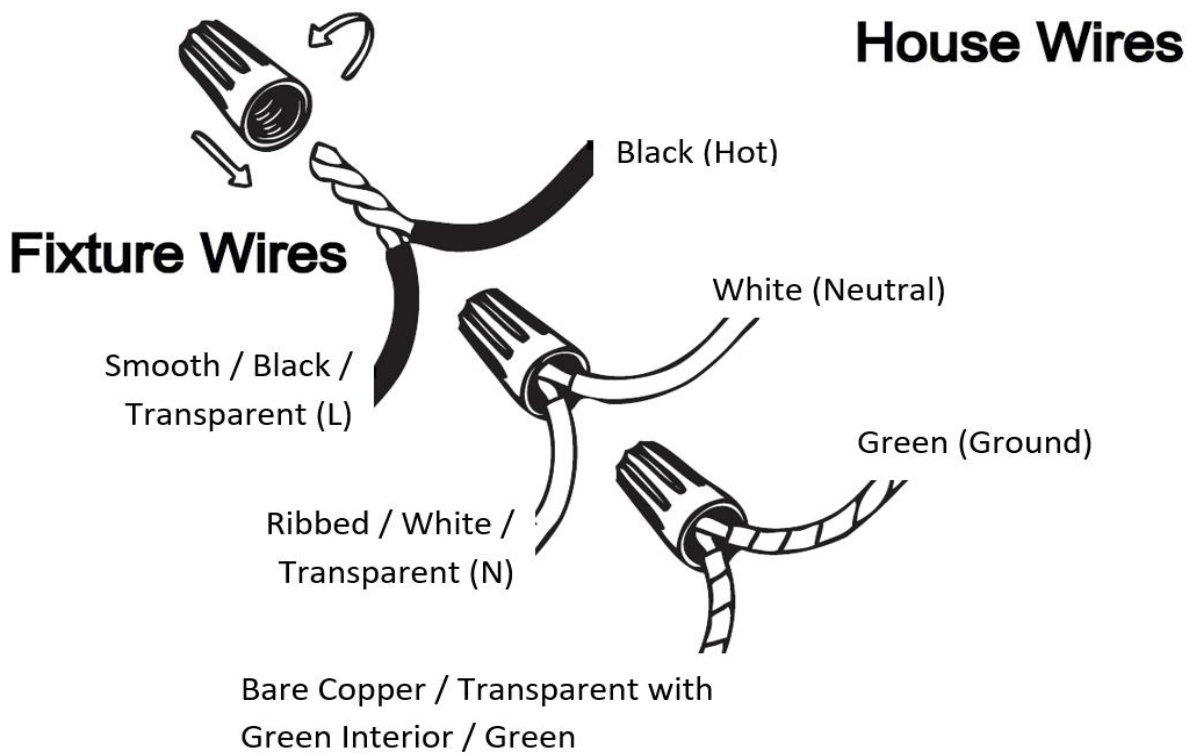

Item# SML429117-3K-CH

Specifications

Category: Vanity Light	Finish: Chrome
Fixture Dimension: 24"L x 4.3"W x 3"H	Overall Height: 3"
Chain/Rod Length: N/A	Wire Length: 1 ft.
Bulb: Integrated LED - 3000K - 1000 Lumen*	Maximum Wattage per Bulb: 20W
Voltage: 120V	Fixture Weight: 1.5 Kg (3.3 Lbs)
Location Rating: Suitable for damp locations	Safety Certification: CETL

*** Compatible Dimmers:**

Lutron SCL-153P, Lutron TGCL-153P, Lutron MACL-153M, Lutron PD-6WCL RE, Lutron DV-603P, Lutron AY-600P

Wire Connections

ATTENTION

FIXTURE INSTALLATION MUST BE DONE BY A LICENSED ELECTRICIAN

SHUT OFF POWER SUPPLY AT FUSE OR CIRCUIT BREAKER

USE ONLY THE SPECIFIED BULBS AND DO NOT EXCEED THE MAXIMUM WATTAGE

Use standard wire connectors to make all wire connections

Twist connectors until wires are tightly joined

Wrap each connection with approved electrical tape and carefully stuff all the connected wires into outlet box

Assembly Instructions

Item# SML429117-3K-CH