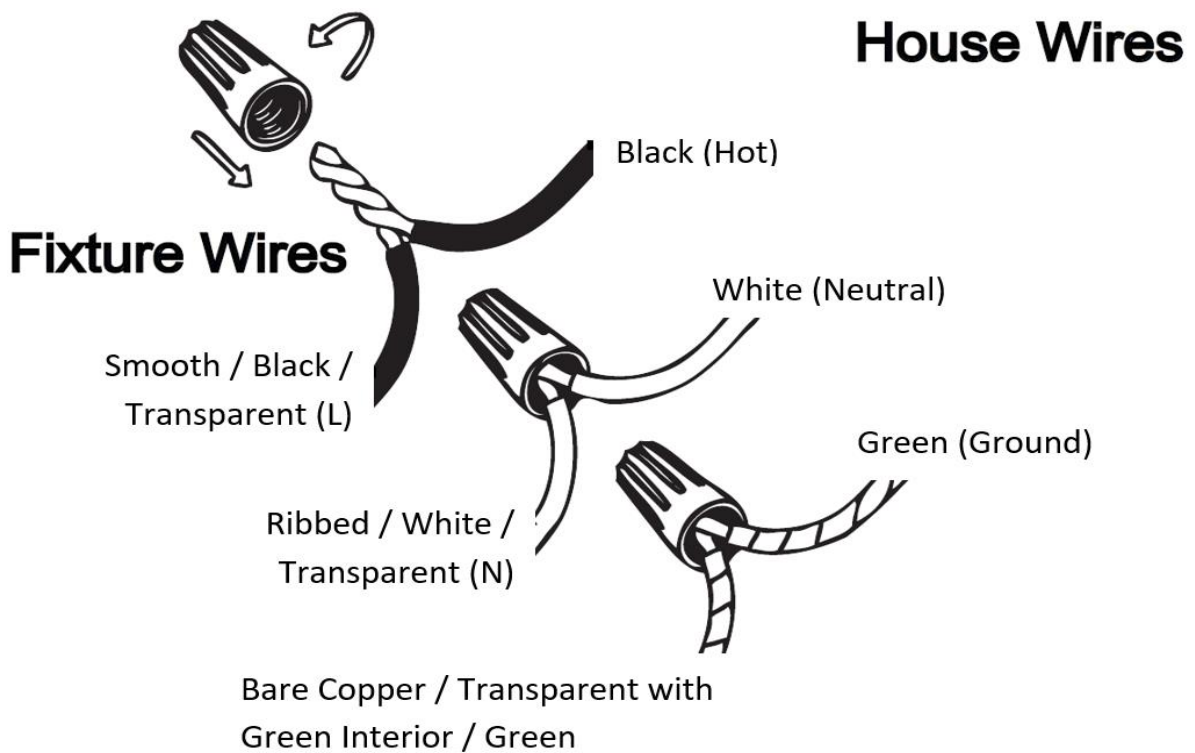

Item# SML429117-3K-BK

Specifications

Category: Vanity Light	Finish: Black Metal
Fixture Dimension: 24"L x 4.3"W x 3"H	Overall Height: 3"
Chain/Rod Length: N/A	Wire Length: 1 ft.
Bulb: Integrated LED - 3000K - 1000 Lumen*	Maximum Wattage per Bulb: 20W
Voltage: 120V	Fixture Weight: 1.5 Kg (3.3 Lbs)
Location Rating: Suitable for damp locations	Safety Certification: CETL

* Compatible Dimmers:

Lutron SCL-153P, Lutron TGCL-153P, Lutron MACL-153M, Lutron PD-6WCL RE, Lutron DV-603P, Lutron AY-600P

Wire Connections

ATTENTION

FIXTURE INSTALLATION MUST BE DONE BY A LICENSED ELECTRICIAN

SHUT OFF POWER SUPPLY AT FUSE OR CIRCUIT BREAKER

USE ONLY THE SPECIFIED BULBS AND DO NOT EXCEED THE MAXIMUM WATTAGE

Use standard wire connectors to make all wire connections

Twist connectors until wires are tightly joined