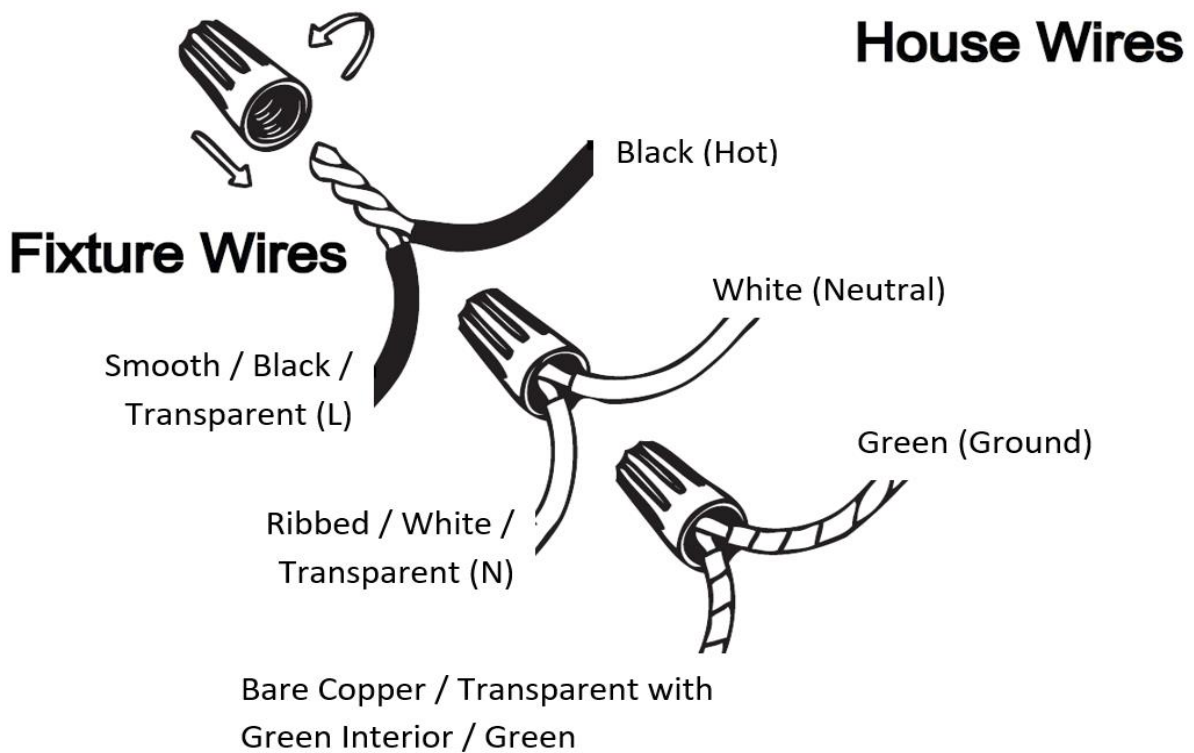

Item# SML429116-4-3K-GD

Specifications

Category: Vanity Light	Finish: Gold Plating
Fixture Dimension: 24"L x 6.3"W x 2.4"H	Overall Height: 2.4"
Chain/Rod Length: N/A	Wire Length: 1 ft.
Bulb: Integrated LED - 3000K - 1000 Lumen*	Maximum Wattage per Bulb: 4*5W
Voltage: 120V	Fixture Weight: 4.2 Kg (9.3 Lbs)
Location Rating: Suitable for damp locations	Safety Certification: CETL

* Compatible Dimmers:

Lutron SCL-153P, Lutron TGCL-153P, Lutron MACL-153M, Lutron PD-6WCL RE, Lutron DV-603P, Lutron AY-600P

Wire Connections

ATTENTION

FIXTURE INSTALLATION MUST BE DONE BY A LICENSED ELECTRICIAN

SHUT OFF POWER SUPPLY AT FUSE OR CIRCUIT BREAKER

USE ONLY THE SPECIFIED BULBS AND DO NOT EXCEED THE MAXIMUM WATTAGE

Use standard wire connectors to make all wire connections

Twist connectors until wires are tightly joined