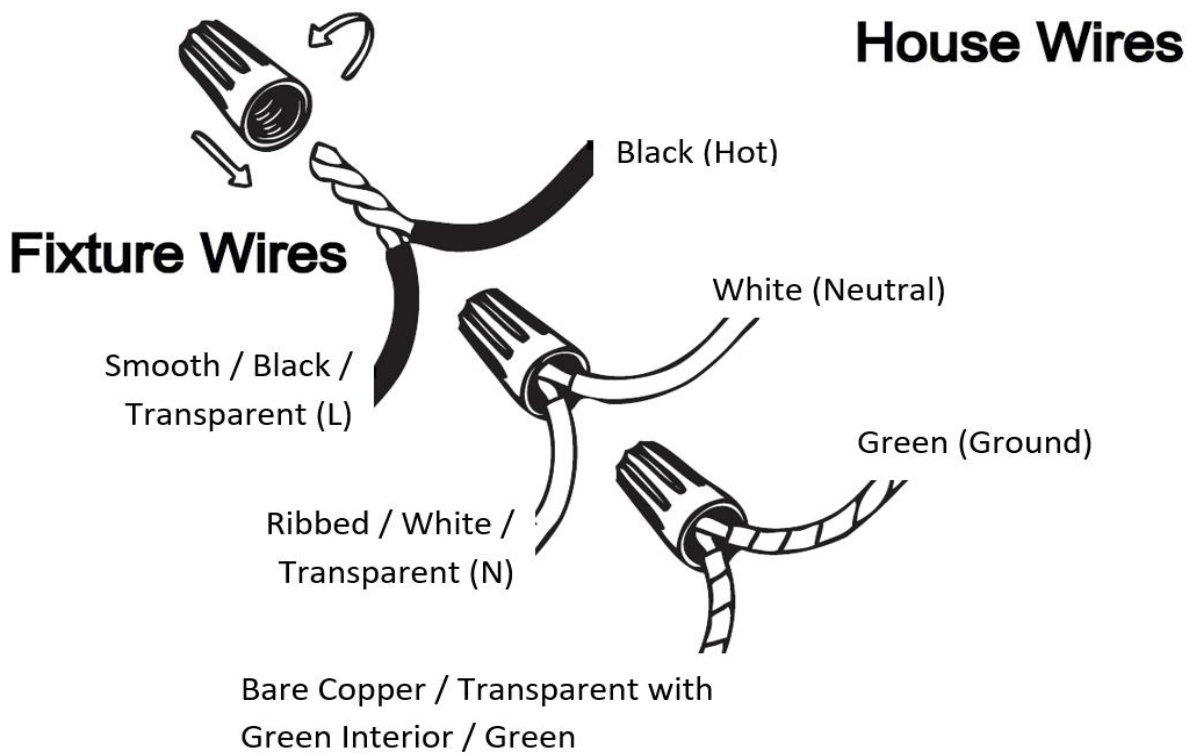

Item# SML429116-4-3K-CH

Specifications

Category: Vanity Light	Finish: Chrome
Fixture Dimension: 24"L x 6.3"W x 2.4"H	Overall Height: 2.4"
Chain/Rod Length: N/A	Wire Length: 1 ft.
Bulb: Integrated LED - 3000K - 1000 Lumen*	Maximum Wattage per Bulb: 4*5W
Voltage: 120V	Fixture Weight: 4.2 Kg (9.3 Lbs)
Location Rating: Suitable for damp locations	Safety Certification: CETL

* Compatible Dimmers:

Lutron SCL-153P, Lutron TGCL-153P, Lutron MACL-153M, Lutron PD-6WCL RE, Lutron DV-603P, Lutron AY-600P

Wire Connections

ATTENTION

FIXTURE INSTALLATION MUST BE DONE BY A LICENSED ELECTRICIAN

SHUT OFF POWER SUPPLY AT FUSE OR CIRCUIT BREAKER

USE ONLY THE SPECIFIED BULBS AND DO NOT EXCEED THE MAXIMUM WATTAGE

Use standard wire connectors to make all wire connections

Twist connectors until wires are tightly joined

Wrap each connection with approved electrical tape and carefully stuff all the connected wires into outlet box

Assembly Instructions

Item# SML429116-4-3K-CH