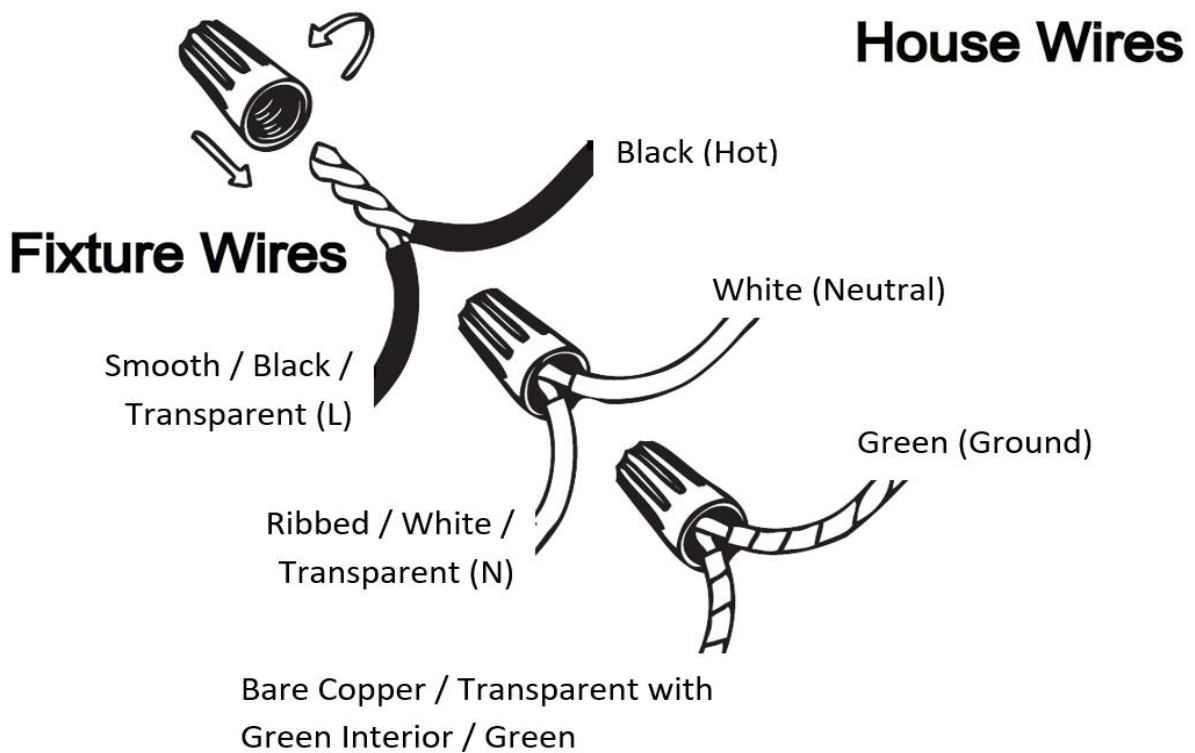

Item# SML429116-4-3K-BK

Specifications

Category: Vanity Light	Finish: Black Metal
Fixture Dimension: 24"L x 6.3"W x 2.4"H	Overall Height: 2.4"
Chain/Rod Length: N/A	Wire Length: 1 ft.
Bulb: Integrated LED - 3000K - 1000 Lumen*	Maximum Wattage per Bulb: 4*5W
Voltage: 120V	Fixture Weight: 4.2 Kg (9.3 Lbs)
Location Rating: Suitable for damp locations	Safety Certification: CETL

* Compatible Dimmers:

Lutron SCL-153P, Lutron TGCL-153P, Lutron MACL-153M, Lutron PD-6WCL RE, Lutron DV-603P, Lutron AY-600P

Wire Connections

ATTENTION

FIXTURE INSTALLATION MUST BE DONE BY A LICENSED ELECTRICIAN

SHUT OFF POWER SUPPLY AT FUSE OR CIRCUIT BREAKER

USE ONLY THE SPECIFIED BULBS AND DO NOT EXCEED THE MAXIMUM WATTAGE

Use standard wire connectors to make all wire connections
Twist connectors until wires are tightly joined
Wrap each connection with approved electrical tape and carefully stuff all the connected wires into outlet box