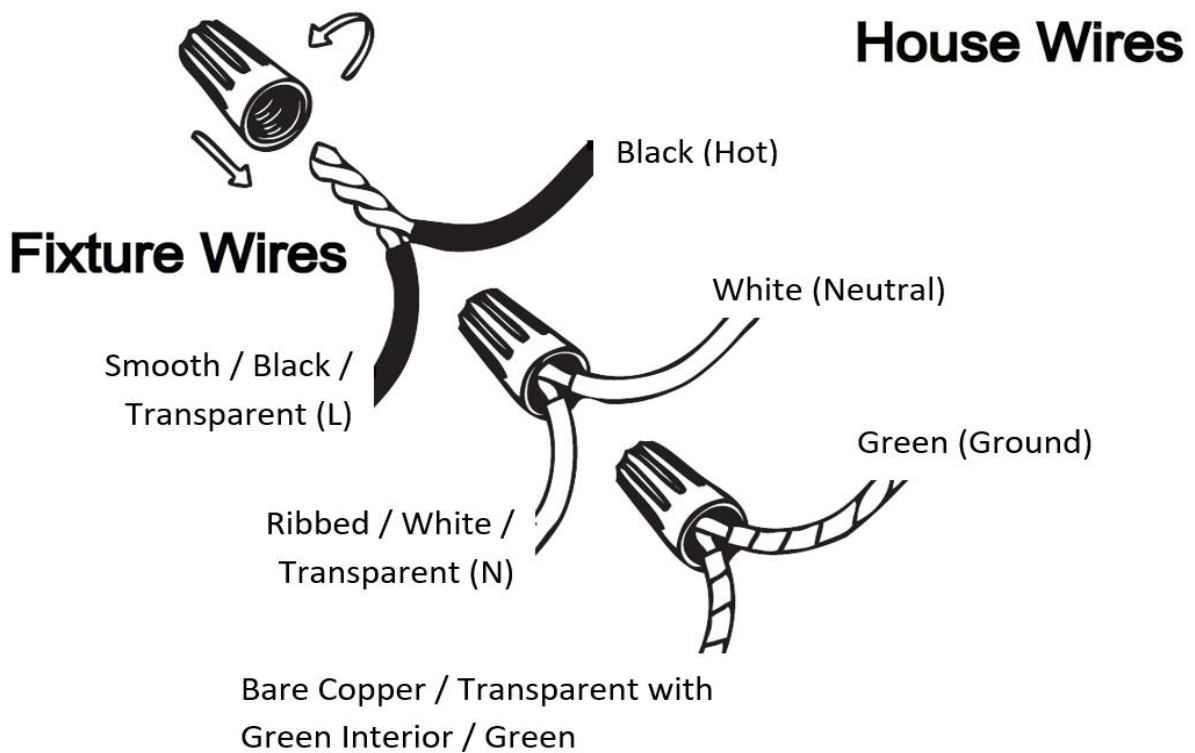

Item# SML429116-1-4K-CH

Specifications

Category: Vanity Light	Finish: Chrome
Fixture Dimension: 4.7"L x 7.7"W x 2.4"H	Overall Height: 2.4"
Chain/Rod Length: N/A	Wire Length: 1 ft.
Bulb: Integrated LED - 4000K - 250 Lumen*	Maximum Wattage per Bulb: 5W
Voltage: 120V	Fixture Weight: 0.7 Kg (1.5 Lbs)
Location Rating: Suitable for damp locations	Safety Certification: CETL

* Compatible Dimmers:

Lutron SCL-153P, Lutron TGCL-153P, Lutron MACL-153M, Lutron PD-6WCL RE, Lutron DV-603P, Lutron AY-600P

Wire Connections

ATTENTION

FIXTURE INSTALLATION MUST BE DONE BY A LICENSED ELECTRICIAN

SHUT OFF POWER SUPPLY AT FUSE OR CIRCUIT BREAKER

USE ONLY THE SPECIFIED BULBS AND DO NOT EXCEED THE MAXIMUM WATTAGE

Use standard wire connectors to make all wire connections

Twist connectors until wires are tightly joined

Wrap each connection with approved electrical tape and carefully stuff all the connected wires into outlet box

Assembly Instructions

Item# SML429116-1-4K-CH