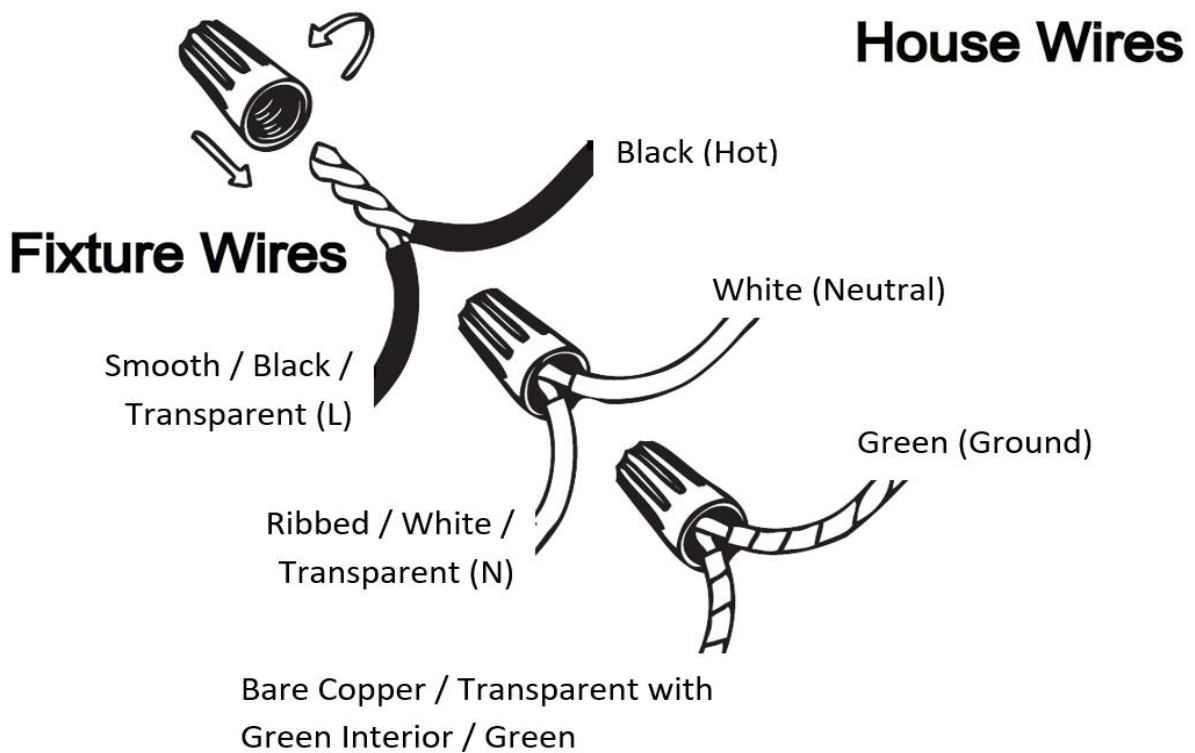

Item# SML429116-1-3K-GD

Specifications

Category: Vanity Light	Finish: Gold
Fixture Dimension: 4.7"L x 7.7"W x 2.4"H	Overall Height: 2.4"
Chain/Rod Length: N/A	Wire Length: 1 ft.
Bulb: Integrated LED - 3000K - 250 Lumen*	Maximum Wattage per Bulb: 5W
Voltage: 120V	Fixture Weight: 0.7 Kg (1.54 Lbs)
Location Rating: Suitable for damp locations	Safety Certification: CETL

* Compatible Dimmers:

Lutron SCL-153P, Lutron TGCL-153P, Lutron MACL-153M, Lutron PD-6WCL RE, Lutron DV-603P, Lutron AY-600P

Wire Connections

ATTENTION

FIXTURE INSTALLATION MUST BE DONE BY A LICENSED ELECTRICIAN

SHUT OFF POWER SUPPLY AT FUSE OR CIRCUIT BREAKER

USE ONLY THE SPECIFIED BULBS AND DO NOT EXCEED THE MAXIMUM WATTAGE

Use standard wire connectors to make all wire connections

Twist connectors until wires are tightly joined