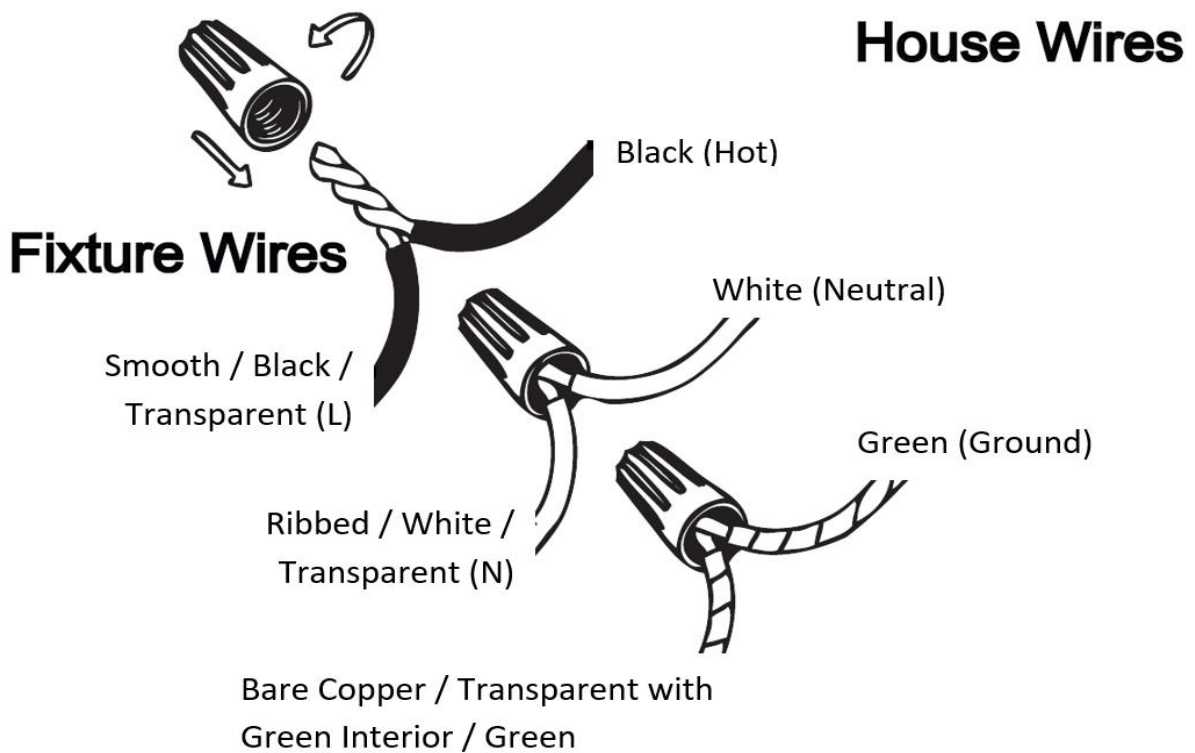

Item# SML429115-3K-GD

Specifications

Category: Vanity Light	Finish: Gold Plating
Fixture Dimension: 13.8"L x 4.4"W x 3"H	Overall Height: 3"
Chain/Rod Length: N/A	Wire Length: 1 ft.
Bulb: Integrated LED - 3000K - 500 Lumen*	Maximum Wattage per Bulb: 2*5W
Voltage: 120V	Fixture Weight: 1.9 Kg (4.2 Lbs)
Location Rating: Suitable for damp locations	Safety Certification: CETL

*** Compatible Dimmers:**

Lutron SCL-153P, Lutron TGCL-153P, Lutron MACL-153M, Lutron PD-6WCL RE, Lutron DV-603P, Lutron AY-600P

Wire Connections

ATTENTION

FIXTURE INSTALLATION MUST BE DONE BY A LICENSED ELECTRICIAN

SHUT OFF POWER SUPPLY AT FUSE OR CIRCUIT BREAKER

USE ONLY THE SPECIFIED BULBS AND DO NOT EXCEED THE MAXIMUM WATTAGE

Use standard wire connectors to make all wire connections
Twist connectors until wires are tightly joined
Wrap each connection with approved electrical tape and carefully stuff all the connected wires into outlet box