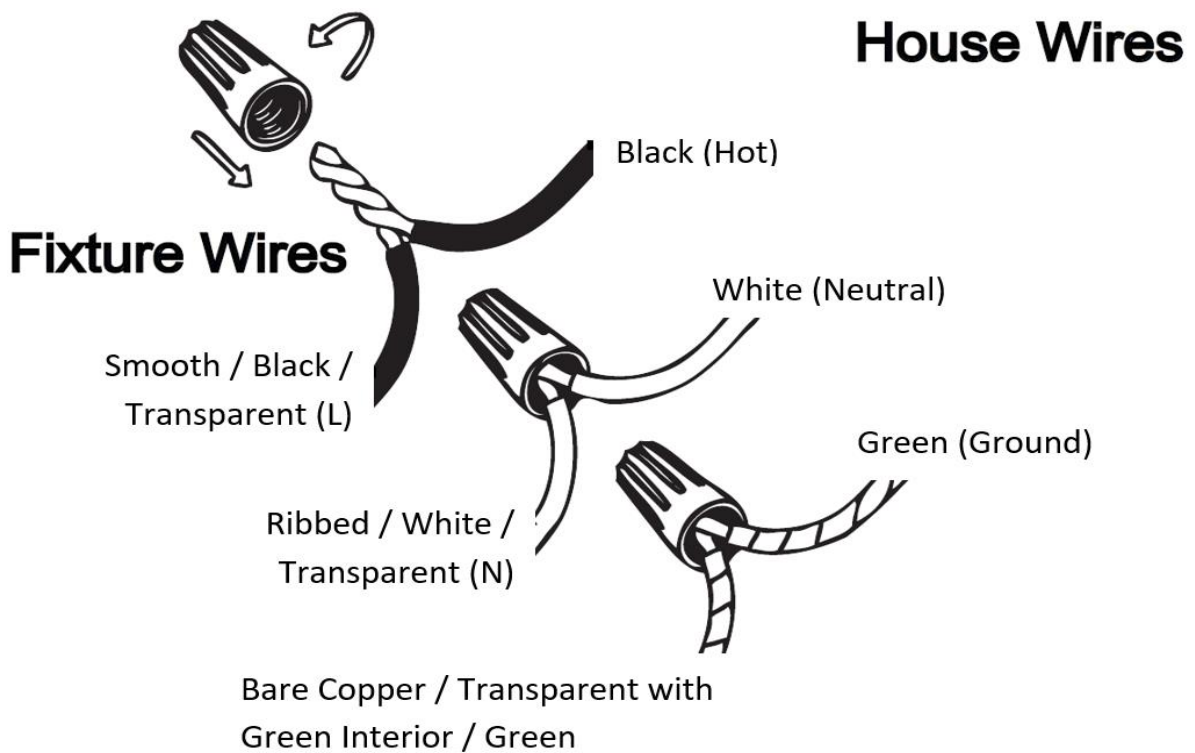

Item# SML429115-3K-BK

Specifications

Category: Vanity Light	Finish: Black Metal
Fixture Dimension: 13.8"L x 4.4"W x 3"H	Overall Height: 3"
Chain/Rod Length: N/A	Wire Length: 1 ft.
Bulb: Integrated LED - 3000K - 500 Lumen*	Maximum Wattage per Bulb: 2*5W
Voltage: 120V	Fixture Weight: 1.9 Kg (4.2 Lbs)
Location Rating: Suitable for damp locations	Safety Certification: CETL

* Compatible Dimmers:

Lutron SCL-153P, Lutron TGCL-153P, Lutron MACL-153M, Lutron PD-6WCL RE, Lutron DV-603P, Lutron AY-600P

Wire Connections

ATTENTION

FIXTURE INSTALLATION MUST BE DONE BY A LICENSED ELECTRICIAN

SHUT OFF POWER SUPPLY AT FUSE OR CIRCUIT BREAKER

USE ONLY THE SPECIFIED BULBS AND DO NOT EXCEED THE MAXIMUM WATTAGE

Use standard wire connectors to make all wire connections

Twist connectors until wires are tightly joined