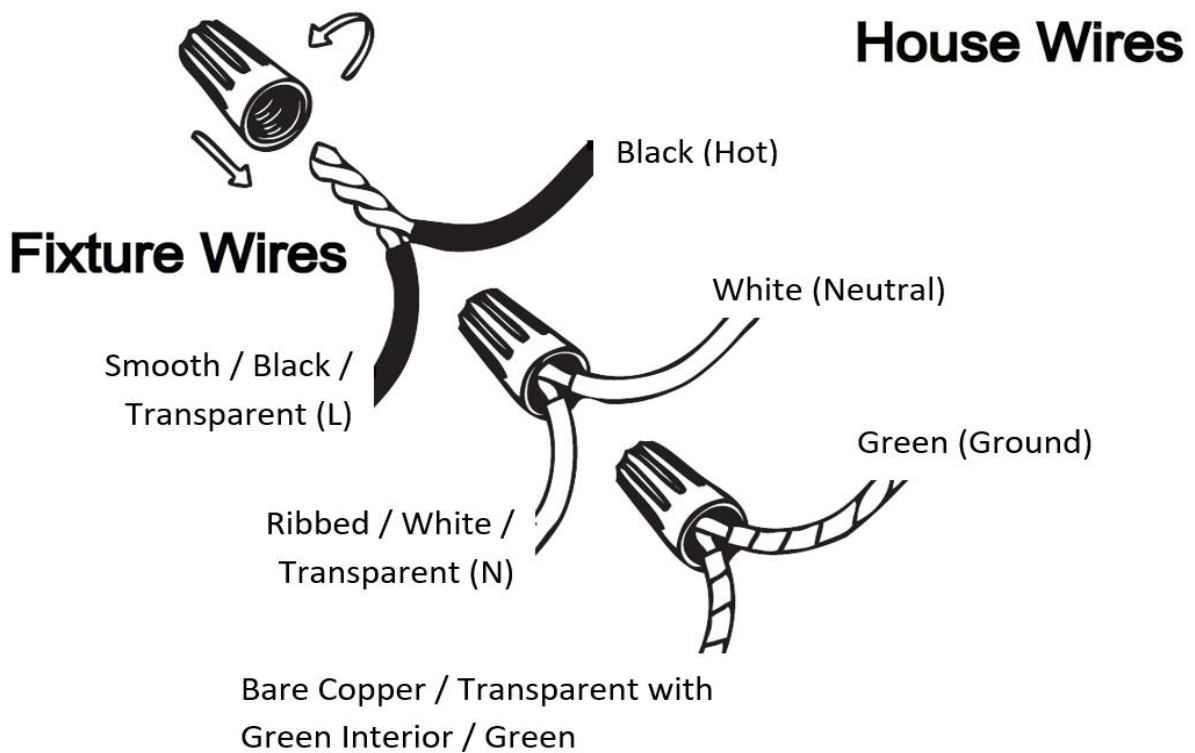

Item# SML429114-3-3K-CH

Specifications

Category: Vanity Light	Finish: Chrome
Fixture Dimension: 20"W x 6"D x 5"H	Overall Height: 6"
Chain/Rod Length: N/A	Wire Length: 1 ft.
Bulb: Integrated LED - 3000K - 750 Lumen*	Maximum Wattage per Bulb: 5W
Voltage: 120V	Fixture Weight: 2.4Kg (5.3Lbs)
Location Rating: Suitable for damp locations	Safety Certification: CETL

* Compatible Dimmers:

Lutron SCL-153P, Lutron TGCL-153P, Lutron MACL-153M, Lutron PD-6WCL RE, Lutron DV-603P, Lutron AY-600P

Wire Connections

ATTENTION

FIXTURE INSTALLATION MUST BE DONE BY A LICENSED ELECTRICIAN

SHUT OFF POWER SUPPLY AT FUSE OR CIRCUIT BREAKER

USE ONLY THE SPECIFIED BULBS AND DO NOT EXCEED THE MAXIMUM WATTAGE

Use standard wire connectors to make all wire connections

Twist connectors until wires are tightly joined

Wrap each connection with approved electrical tape and carefully stuff all the connected wires into outlet box

Assembly Instructions

Item# SML429114-3-3K-CH