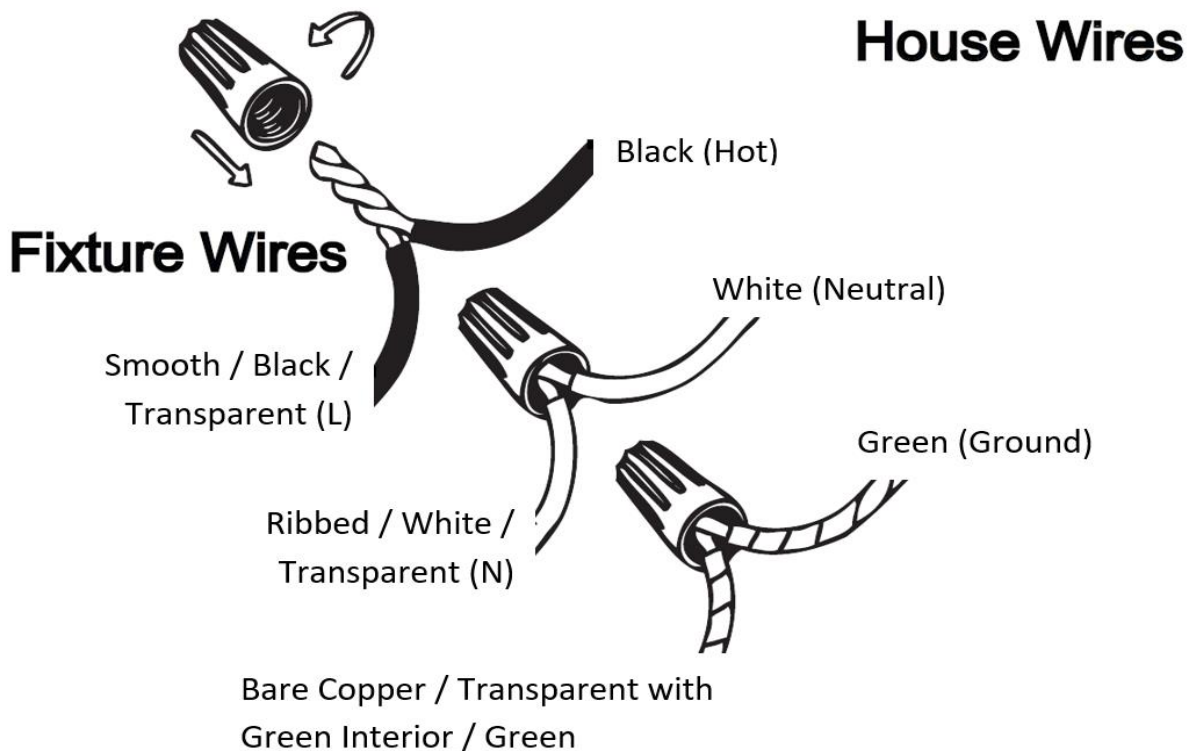

Wire Connections

ATTENTION

FIXTURE INSTALLATION MUST BE DONE BY A LICENSED ELECTRICIAN

SHUT OFF POWER SUPPLY AT FUSE OR CIRCUIT BREAKER

USE ONLY THE SPECIFIED BULBS AND DO NOT EXCEED THE MAXIMUM WATTAGE

Use standard wire connectors to make all wire connections

Twist connectors until wires are tightly joined

Wrap each connection with approved electrical tape and carefully stuff all the connected wires into outlet box