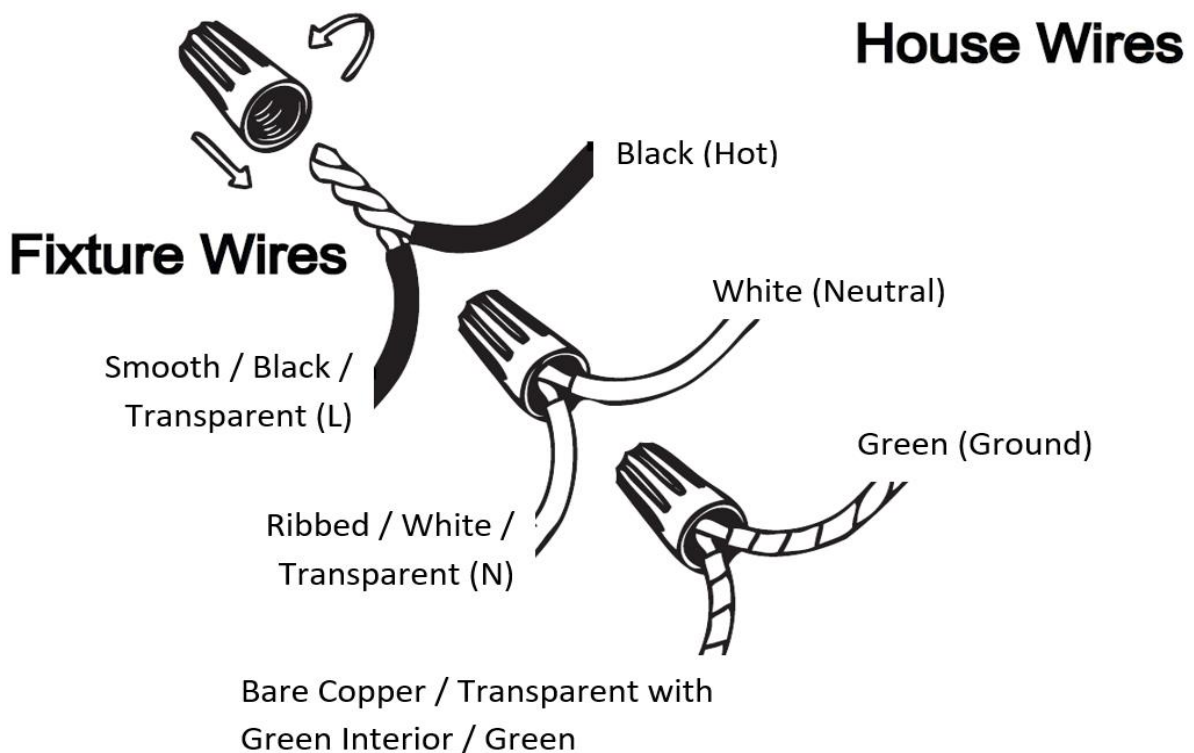

Wire Connections

ATTENTION

FIXTURE INSTALLATION MUST BE DONE BY A LICENSED ELECTRICIAN

SHUT OFF POWER SUPPLY AT FUSE OR CIRCUIT BREAKER

USE ONLY THE SPECIFIED BULBS AND DO NOT EXCEED THE MAXIMUM WATTAGE

Use standard wire connectors to make all wire connections

Twist connectors until wires are tightly joined

Wrap each connection with approved electrical tape and carefully stuff all the connected wires into outlet box