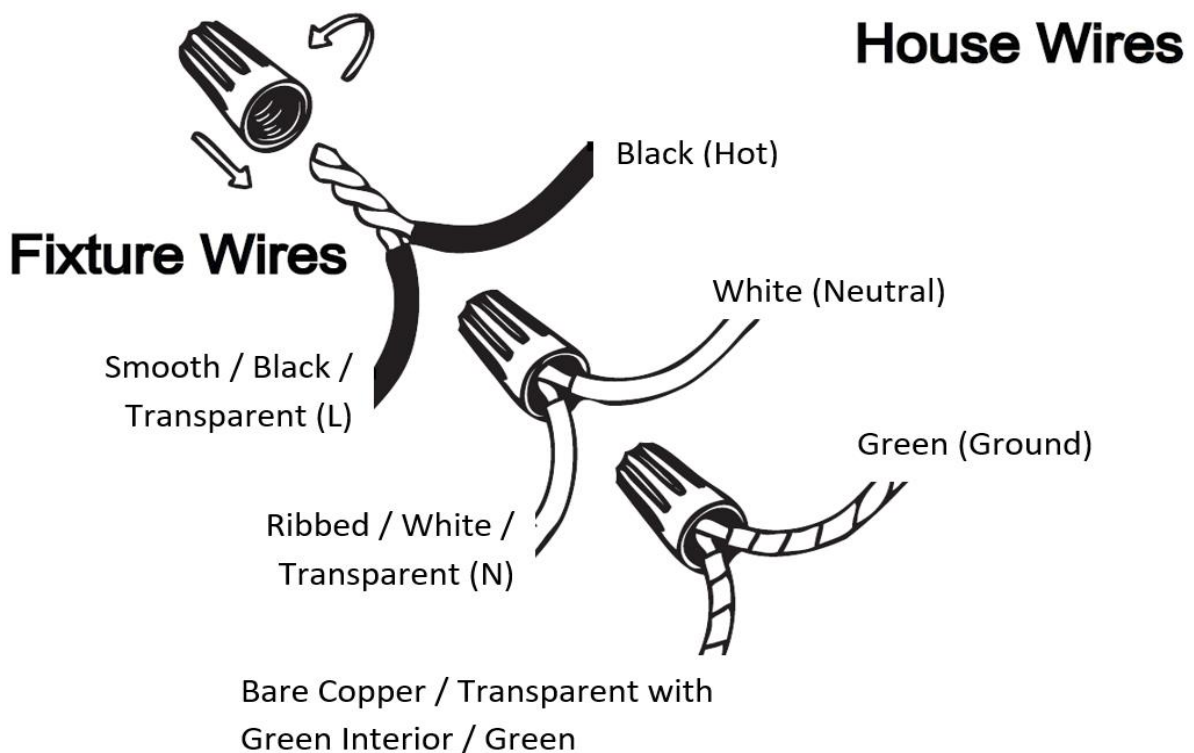

Item# SML429111-3-4K-CH

Specifications

Category: Vanity Light	Finish: Chrome
Fixture Dimension: 20"L x 3"D x 4.5"H	Overall Height: 4.5"
Chain/Rod Length: N/A	Wire Length: 1 ft.
Bulb: 15W LED - 4000K - 750 Lumen*	Maximum Wattage per Bulb: 5W
Voltage: 120V	Fixture Weight: 2Kg (4.4Lbs)
Location Rating: Suitable for damp locations	Safety Certification: CETL

* Compatible Dimmers:

Lutron SCL-153P, Lutron TGCL-153P, Lutron MACL-153M, Lutron PD-6WCL RE, Lutron DV-603P, Lutron AY-600P

Wire Connections

ATTENTION

FIXTURE INSTALLATION MUST BE DONE BY A LICENSED ELECTRICIAN

SHUT OFF POWER SUPPLY AT FUSE OR CIRCUIT BREAKER

USE ONLY THE SPECIFIED BULBS AND DO NOT EXCEED THE MAXIMUM WATTAGE

Use standard wire connectors to make all wire connections

Twist connectors until wires are tightly joined

Wrap each connection with approved electrical tape and carefully stuff all the connected wires into outlet box

Assembly Instructions

Item# SML429111-3-4K-CH