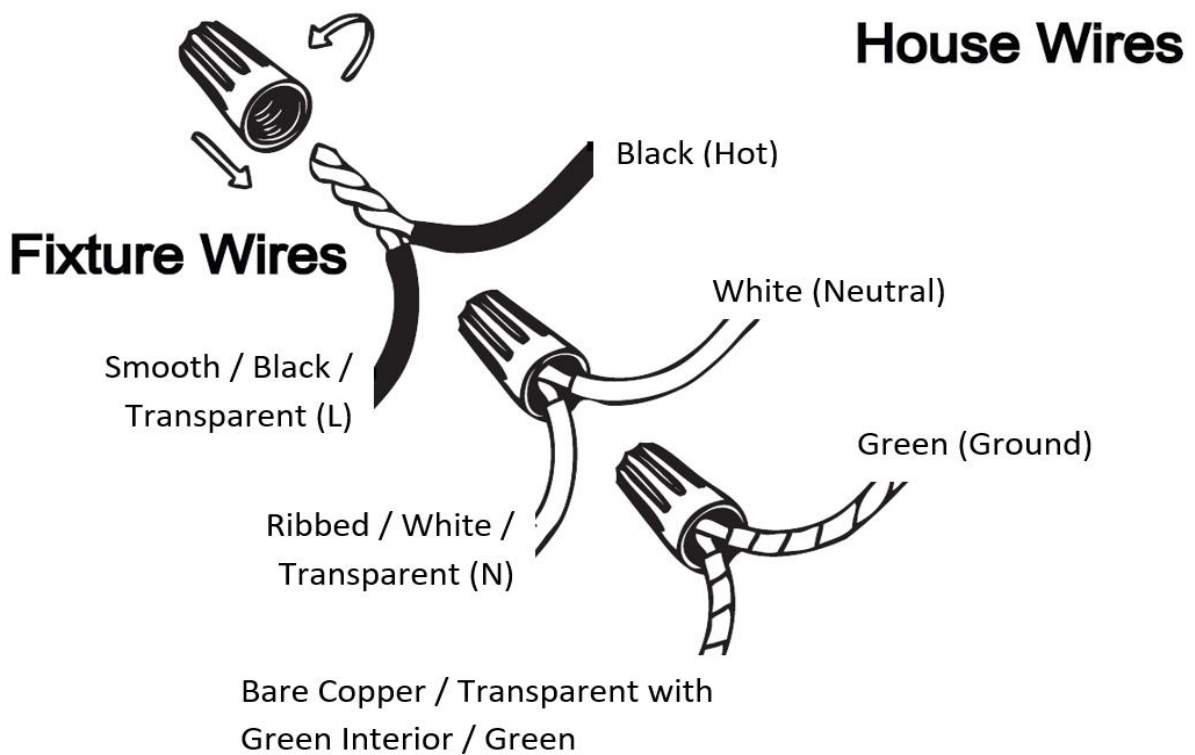

Item# SML429111-3-4K-BK

Specifications

Category: Vanity Light	Finish: Black
Fixture Dimension: 20"L x 4.5"W x 3"H	Overall Height: 3"
Chain/Rod Length: N/A	Wire Length: 1 ft.
Bulb: Integrated Dimmable* LED 4000K	Maximum Wattage per Bulb: 5W
Voltage: 120V	Fixture Weight: 1.6Kg (3.5Lbs)
Location Rating: Dry Location Only	Safety Certification: CETL

* Compatible Dimmers: LUTRON brand thyristor dimmer switches (such as: SCL-153P, TGCL-153P, DV-603P, MACL-153M, PD-6WCL, AY-600P, etc.)

Wire Connections

ATTENTION

FIXTURE INSTALLATION MUST BE DONE BY A LICENSED ELECTRICIAN

SHUT OFF POWER SUPPLY AT FUSE OR CIRCUIT BREAKER

USE ONLY THE SPECIFIED BULBS AND DO NOT EXCEED THE MAXIMUM WATTAGE

Use standard wire connectors to make all wire connections

Twist connectors until wires are tightly joined