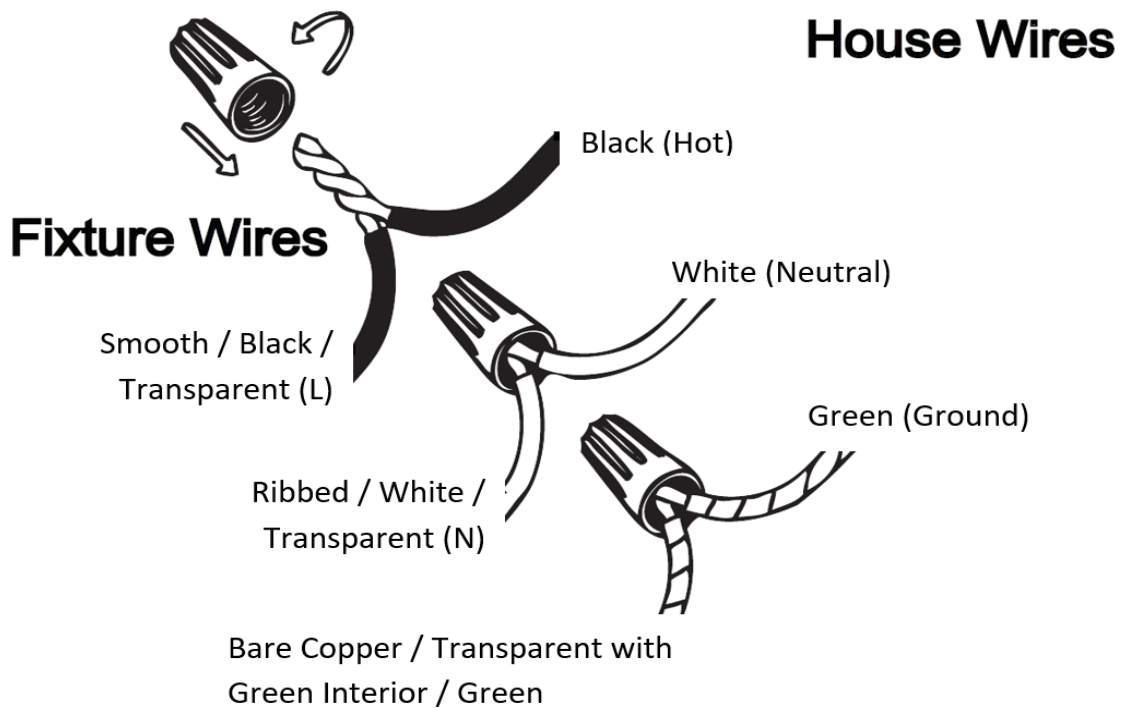

Wire Connections

ATTENTION

FIXTURE INSTALLATION MUST BE DONE BY A LICENSED ELECTRICIAN

SHUT OFF POWER SUPPLY AT FUSE OR CIRCUIT BREAKER

USE ONLY THE SPECIFIED BULBS AND DO NOT EXCEED THE MAXIMUM WATTAGE

Use standard wire connectors to make all wire connections

Twist connectors until wires are tightly joined

Wrap each connection with approved electrical tape and carefully stuff all the connected wires into outlet box