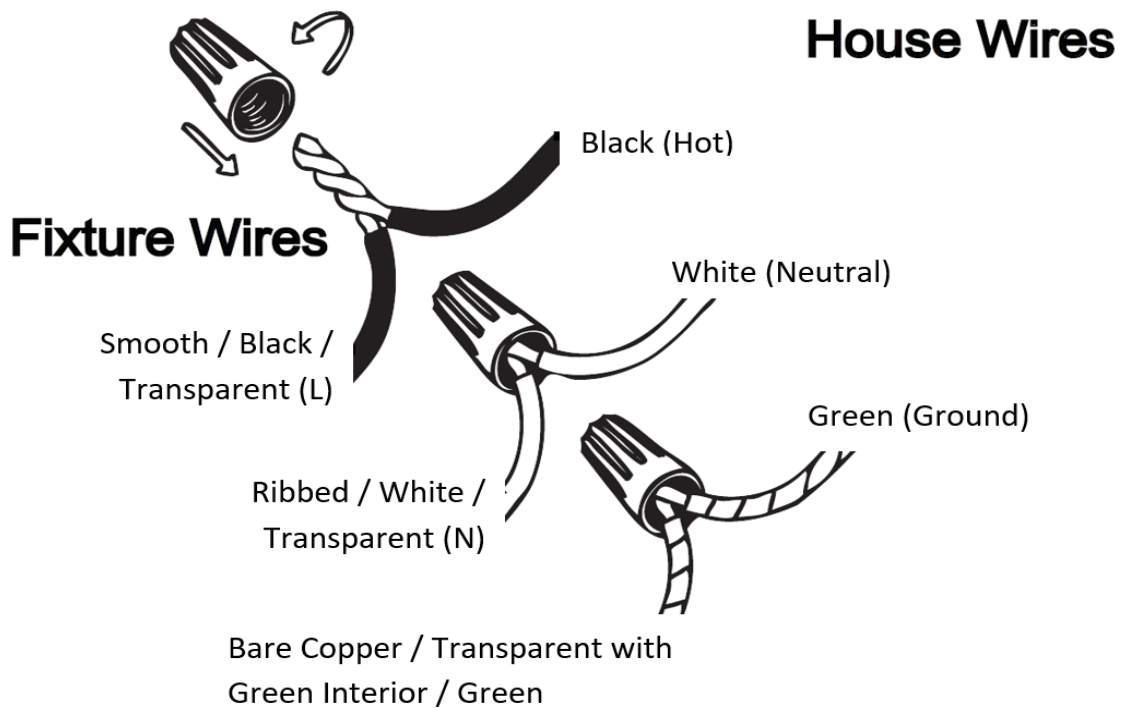

Item# SML329116-3K-CH

Specifications

Category: Flush Mount	Finish: Chrome
Fixture Dimension: 16"L x16"W x 3.62"H	Overall Height: 3.62"
Chain/Rod Length: N/A	Wire Length: 1 ft.
Bulb: Integrated LED - 3000K -1671Lumen*	Maximum Wattage per Bulb: 30W
Voltage: 120V	Fixture Weight: 3 Kg (6.6 Lbs)
Location Rating: Suitable for Damp Locations	Safety Certification: CETL

*** Compatible Dimmers:**

Lutron SCL-153P, Lutron TGCL-153P, Lutron MACL-153M, Lutron PD-6WCL RE, Lutron DV-603P, Lutron AY-600P

Wire Connections

ATTENTION

FIXTURE INSTALLATION MUST BE DONE BY A LICENSED ELECTRICIAN

SHUT OFF POWER SUPPLY AT FUSE OR CIRCUIT BREAKER

USE ONLY THE SPECIFIED BULBS AND DO NOT EXCEED THE MAXIMUM WATTAGE

Use standard wire connectors to make all wire connections

Twist connectors until wires are tightly joined

Wrap each connection with approved electrical tape and carefully stuff all the connected wires into outlet box

Assembly Instructions

Item# SML329116-3K-CH