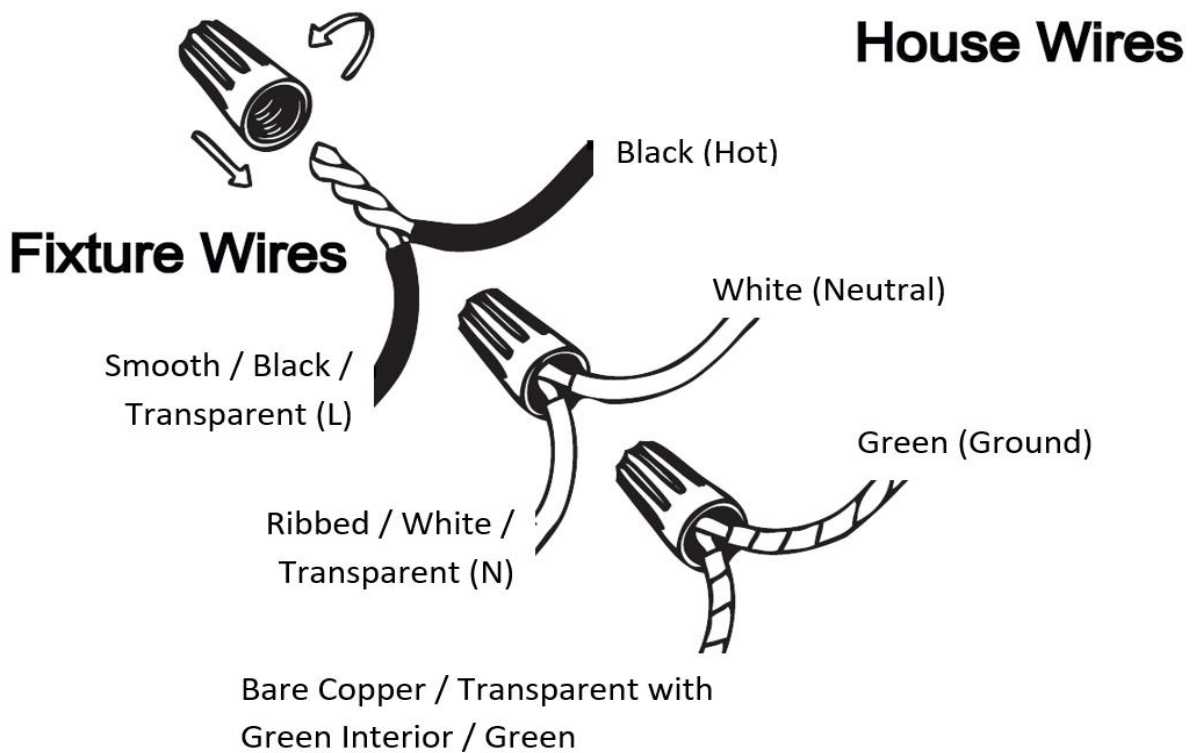

Item# SML329110-4K

Specifications

Category: Flush Mount	Finish: Chrome
Fixture Dimension: 16.4"D x 3.5"H	Overall Height: 3.5"
Chain/Rod Length: N/A	Wire Length: 1 ft.
Bulb: Integrated LED - 4000K - 1250 Lumen*	Maximum Wattage per Bulb: 25W
Voltage: 120V	Fixture Weight: 4.1 Kg (9 Lbs)
Location Rating: Suitable for damp locations	Safety Certification: CETL

* Compatible Dimmers:

Lutron SCL-153P, Lutron TGCL-153P, Lutron MACL-153M, Lutron PD-6WCL RE, Lutron DV-603P, Lutron AY-600P

Wire Connections

ATTENTION

FIXTURE INSTALLATION MUST BE DONE BY A LICENSED ELECTRICIAN

SHUT OFF POWER SUPPLY AT FUSE OR CIRCUIT BREAKER

USE ONLY THE SPECIFIED BULBS AND DO NOT EXCEED THE MAXIMUM WATTAGE

Use standard wire connectors to make all wire connections

Twist connectors until wires are tightly joined

Wrap each connection with approved electrical tape and carefully stuff all the connected wires into outlet box

Assembly Instructions

Item# SML329110-4K