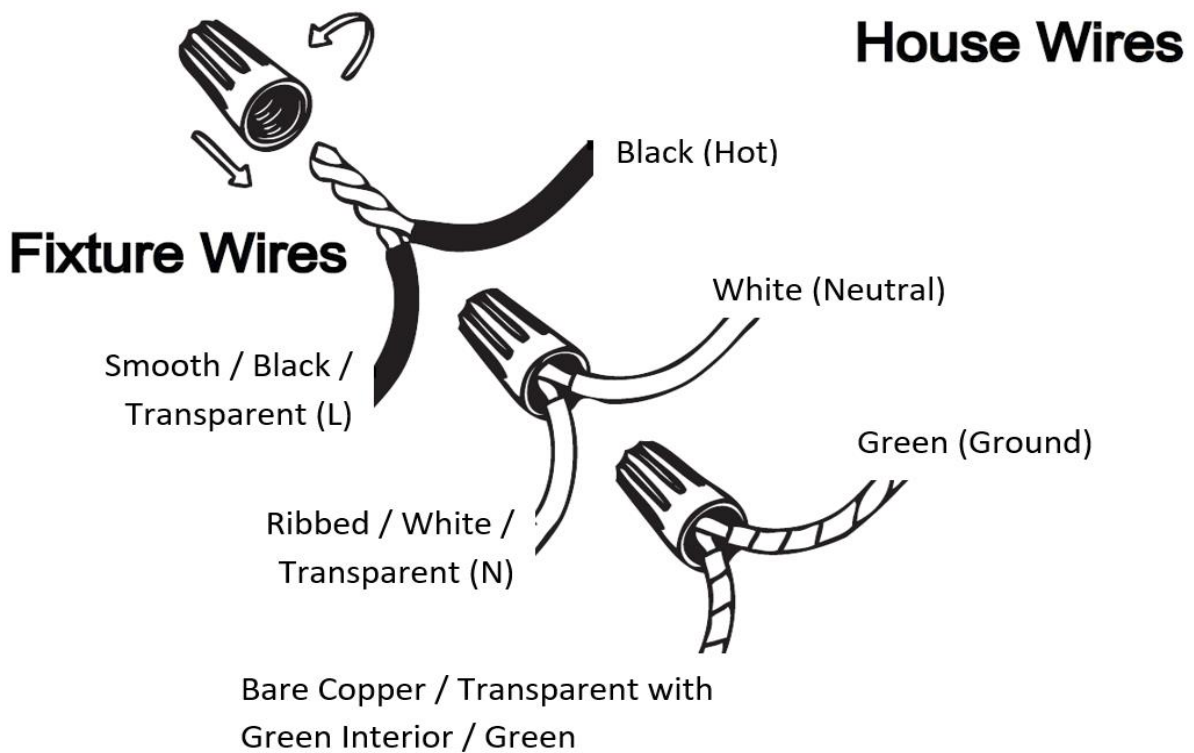

Item# SML329110-3K

Specifications

Category: Flush Mount	Finish: Chrome
Fixture Dimension: 16.4"D x 3.5"H	Overall Height: 3.5"
Chain/Rod Length: N/A	Wire Length: 1 ft.
Bulb: Integrated LED - 3000K - 1250 Lumen*	Maximum Wattage per Bulb: 25W
Voltage: 120V	Fixture Weight: 4.1 Kg (9 Lbs)
Location Rating: Suitable for damp locations	Safety Certification: CETL

*** Compatible Dimmers:**

Lutron SCL-153P, Lutron TGCL-153P, Lutron MACL-153M, Lutron PD-6WCL RE, Lutron DV-603P, Lutron AY-600P

Wire Connections

ATTENTION

FIXTURE INSTALLATION MUST BE DONE BY A LICENSED ELECTRICIAN

SHUT OFF POWER SUPPLY AT FUSE OR CIRCUIT BREAKER

USE ONLY THE SPECIFIED BULBS AND DO NOT EXCEED THE MAXIMUM WATTAGE

Use standard wire connectors to make all wire connections

Twist connectors until wires are tightly joined

Wrap each connection with approved electrical tape and carefully stuff all the connected wires into outlet box

Assembly Instructions

Item# SML329110-3K