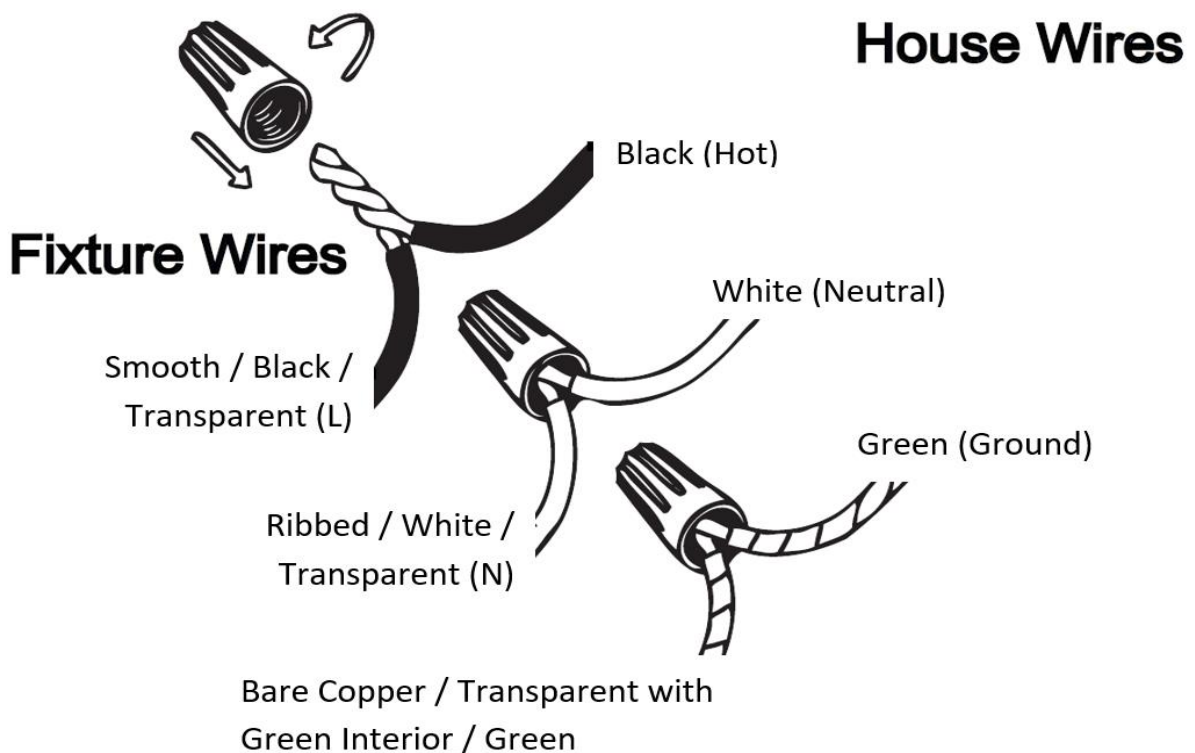

Item# SML429111-1-3K-GD

Specifications

Category: Vanity Light	Finish: Gold
Fixture Dimension: 5.9"L x 3"D x 4.5"H	Overall Height: 4.5"
Chain/Rod Length: N/A	Wire Length: 1 ft.
Bulb: Integrated LED - 3000K - 250 Lumen*	Maximum Wattage per Bulb: 5W
Voltage: 120V	Fixture Weight: 0.7Kg (1.6Lbs)
Location Rating: Suitable for damp locations	Safety Certification: CETL

* Compatible Dimmers:

Lutron SCL-153P, Lutron TGCL-153P, Lutron MACL-153M, Lutron PD-6WCL RE, Lutron DV-603P, Lutron AY-600P

Wire Connections

ATTENTION

FIXTURE INSTALLATION MUST BE DONE BY A LICENSED ELECTRICIAN

SHUT OFF POWER SUPPLY AT FUSE OR CIRCUIT BREAKER

USE ONLY THE SPECIFIED BULBS AND DO NOT EXCEED THE MAXIMUM WATTAGE

Use standard wire connectors to make all wire connections

Twist connectors until wires are tightly joined