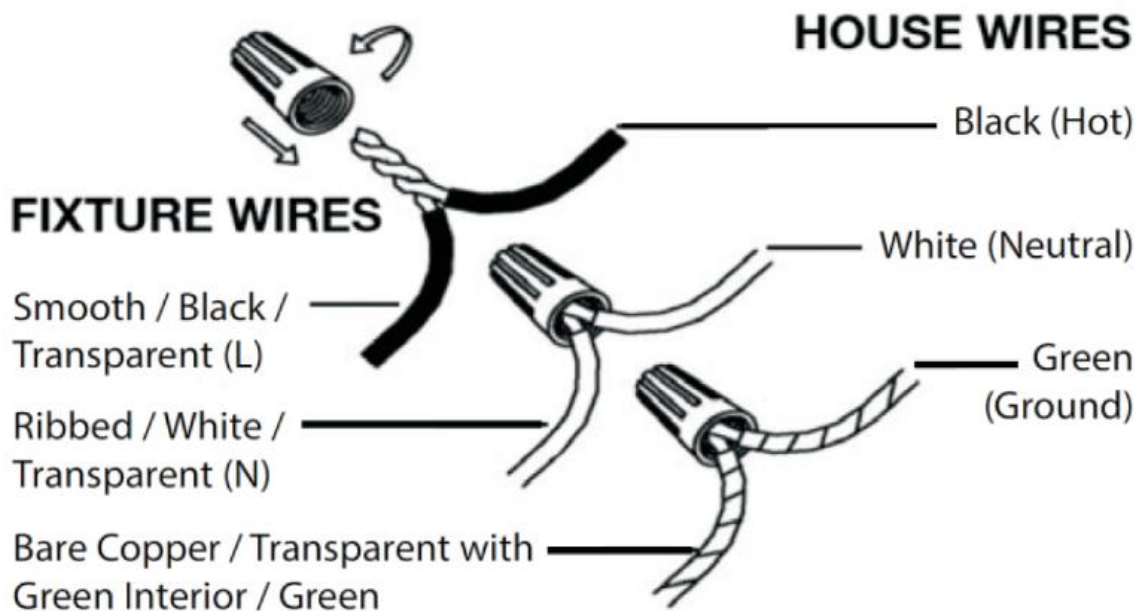

Item# SML235105

Specifications

Category: Pendant

Fixture Dimension: L31.5" x W31.5" x H36.2"

Wire/Chain Length: 10 feet wire / 8 feet chain

Fixture Weight:16.7Lbs. (7.58Kg)

Fixture Finish: Chrome with Rhinestone

Bulb: 8x60W E12 Base - NOT INCLUDED

Maximum Wattage: 60W

Voltage: 120V

Approved Location: Dry Location

Safety Certification: CUL

Wire Connections

ATTENTION

FIXTURE INSTALLATION MUST BE DONE BY A LICENSED ELECTRICIAN

SHUT OFF POWER SUPPLY AT FUSE OR CIRCUIT BREAKER

USE ONLY THE SPECIFIED BULBS & DO NOT EXCEED THE MAXIMUM WATTAGE

Use standard wire connectors to make all wire connections.

Twist connectors until wires are tightly joined together.

Wrap each connection with approved electrical tape and carefully stuff all the connected wires into outlet box.

Assembly Instructions

Item# SML235105