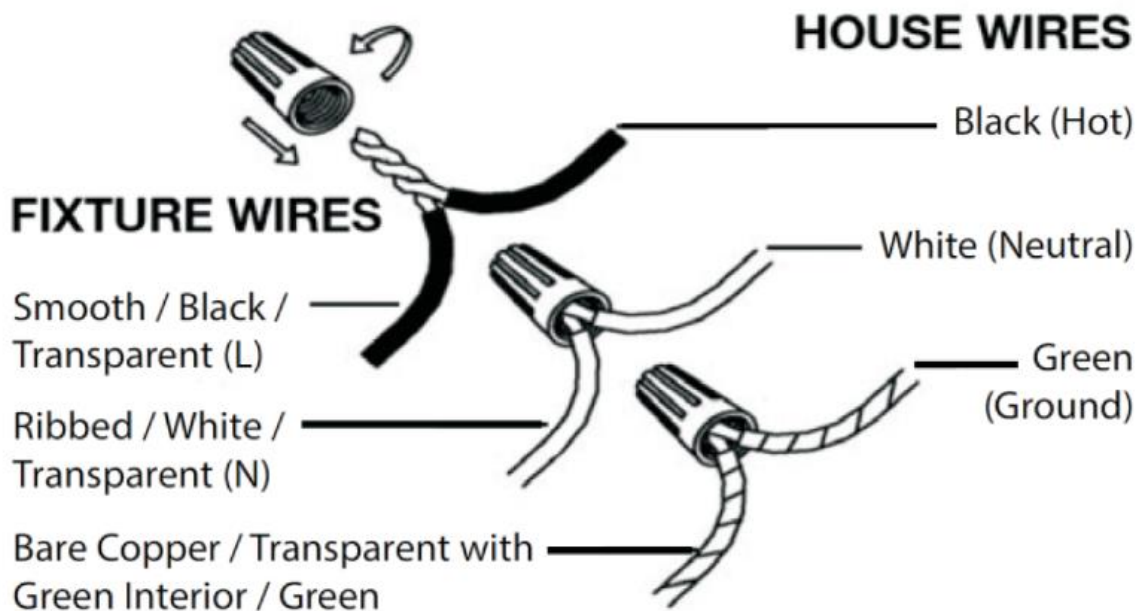

Item# SML232109

Specifications

Category: Pendant

Fixture Dimension: L34" xW10 5/8"x H20"-H50"

Wire/Chain Length: N/A

Fixture Weight: 10 Lbs. (4.5 Kg)

Fixture Finish: Black + Gold finish

Bulb: 8x60W E26 - NOT INCLUDED

Maximum Wattage: 60W

Voltage: 120V

Approved Location: Dry Location only

Safety Certification: cUL

Wire Connections

ATTENTION:

FIXTURE INSTALLATION MUST BE DONE BY A LICENSED ELECTRICIAN

SHUT OFF POWER SUPPLY AT FUSE OR CIRCUIT BREAKER

USE ONLY THE SPECIFIED BULBS & DO NOT EXCEED THE MAXIMUM WATTAGE

Use standard wire connectors to make all wire connections.

Twist connectors until wires are tightly joined together.

Wrap each connection with approved electrical tape and carefully stuff all the connected wires into outlet box.