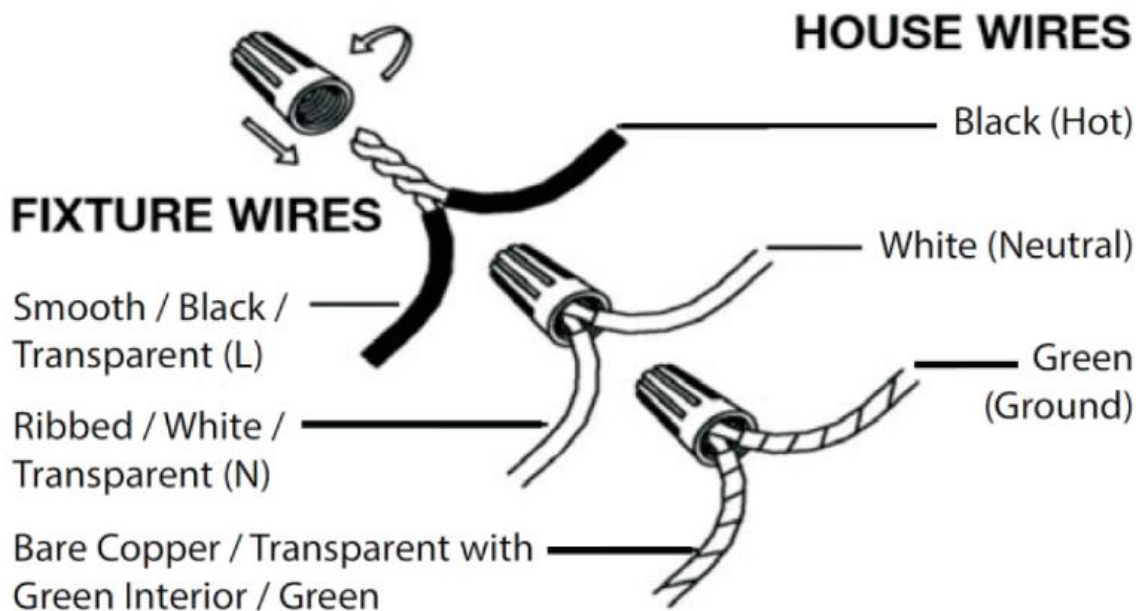

Item# SML232104

Specifications

Category: Pendant

Fixture Dimension: D21 1/4" x H12"-50"

Wire/Chain Length: N/A

Fixture Weight: 6.8 Lbs. (3.10Kg)

Fixture Finish: Black+Gold Finish

Bulb: 6x40W E12 - NOT INCLUDED

Maximum Wattage: 40W

Voltage: 120V

Approved Location: Dry Location only

Safety Certification: cUL

Wire Connections

ATTENTION:

FIXTURE INSTALLATION MUST BE DONE BY A LICENSED ELECTRICIAN

SHUT OFF POWER SUPPLY AT FUSE OR CIRCUIT BREAKER

USE ONLY THE SPECIFIED BULBS & DO NOT EXCEED THE MAXIMUM WATTAGE

Use standard wire connectors to make all wire connections.

Twist connectors until wires are tightly joined together.

Wrap each connection with approved electrical tape and carefully stuff all the connected wires into outlet box.