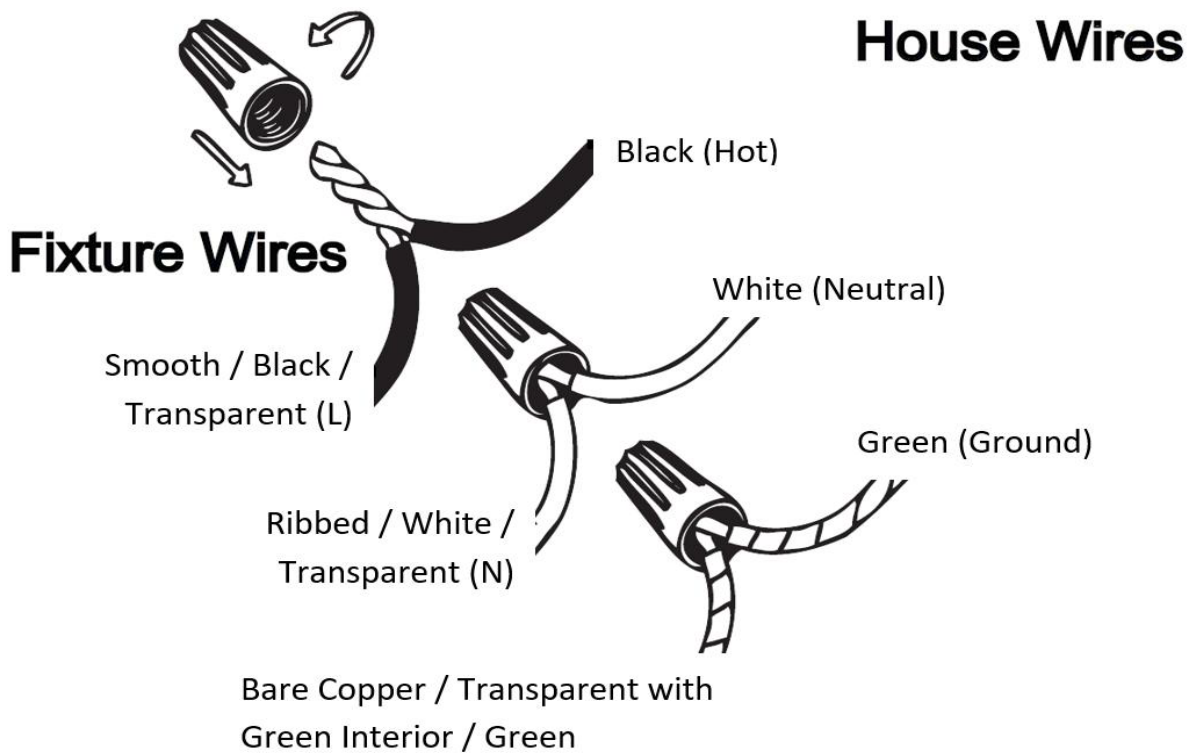

Item# SML537102

Specifications

Category: LED Outdoor Wall Sconce	Finish: BK
Fixture Dimension: 18"Lx5.5"W x 2.5"H	Overall Height: 2.5"
Chain/Rod Length: N/A	Wire Length:0.66 ft.
Bulb: Integrated Dimmable* LED 3000K	Maximum Wattage per Bulb: 22W
Voltage: 120V	Fixture Weight: 4.27Kgs (9.41Lbs)
Location Rating:Wet Location Only	Safety Certification: CETL

Wire Connections

ATTENTION

FIXTURE INSTALLATION MUST BE DONE BY A LICENSED ELECTRICIAN

SHUT OFF POWER SUPPLY AT FUSE OR CIRCUIT BREAKER

USE ONLY THE SPECIFIED BULBS AND DO NOT EXCEED THE MAXIMUM WATTAGE

Use standard wire connectors to make all wire connections

Twist connectors until wires are tightly joined

Wrap each connection with approved electrical tape and carefully stuff all the connected wires into outlet box

Assembly Instructions

Item# SML537102