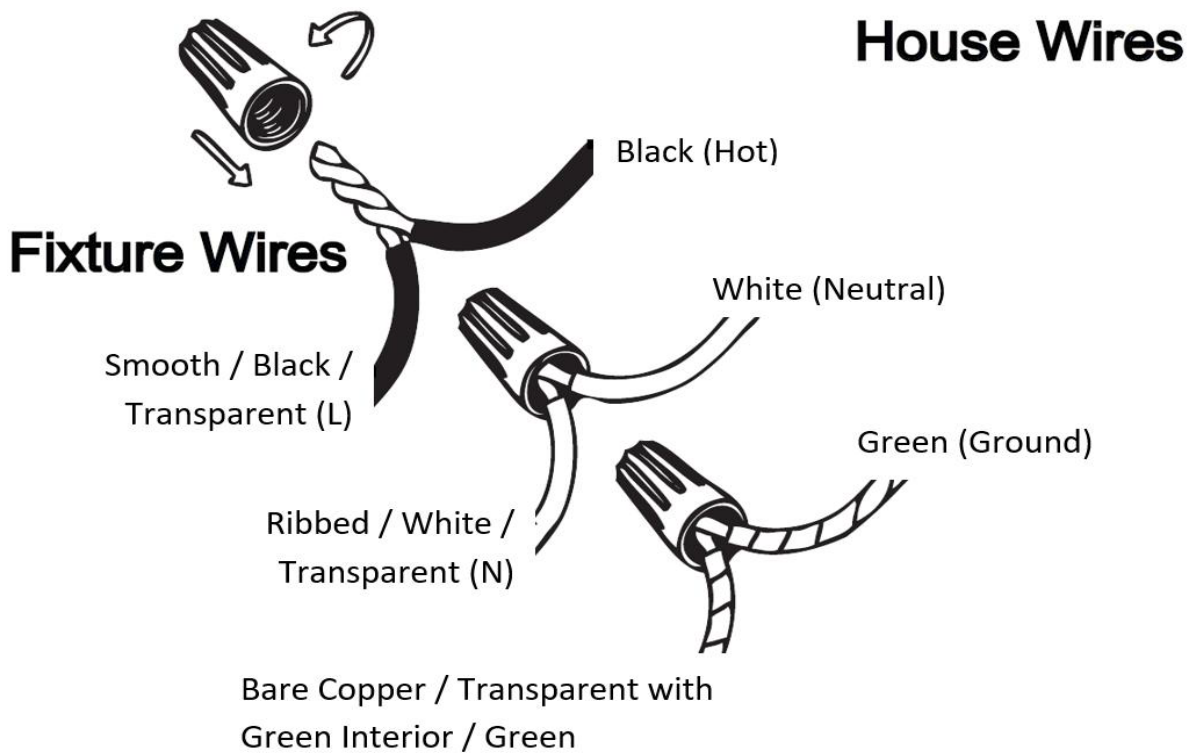

Item# SML537101

Specifications

Category: LED Outdoor Wall Sconce	Finish: BK
Fixture Dimension: 12"Lx5.5"W x 2.5"H	Overall Height: 2.5"
Chain/Rod Length: N/A	Wire Length:0.66 ft.
Bulb: Integrated Dimmable* LED 3000K	Maximum Wattage per Bulb: 22W
Voltage: 120V	Fixture Weight: 2.41Kgs (5.31Lbs)
Location Rating:Wet Location Only	Safety Certification: CETL

Wire Connections

ATTENTION

FIXTURE INSTALLATION MUST BE DONE BY A LICENSED ELECTRICIAN

SHUT OFF POWER SUPPLY AT FUSE OR CIRCUIT BREAKER

USE ONLY THE SPECIFIED BULBS AND DO NOT EXCEED THE MAXIMUM WATTAGE

Use standard wire connectors to make all wire connections

Twist connectors until wires are tightly joined

Wrap each connection with approved electrical tape and carefully stuff all the connected wires into outlet box

Assembly Instructions

Item# SML537101