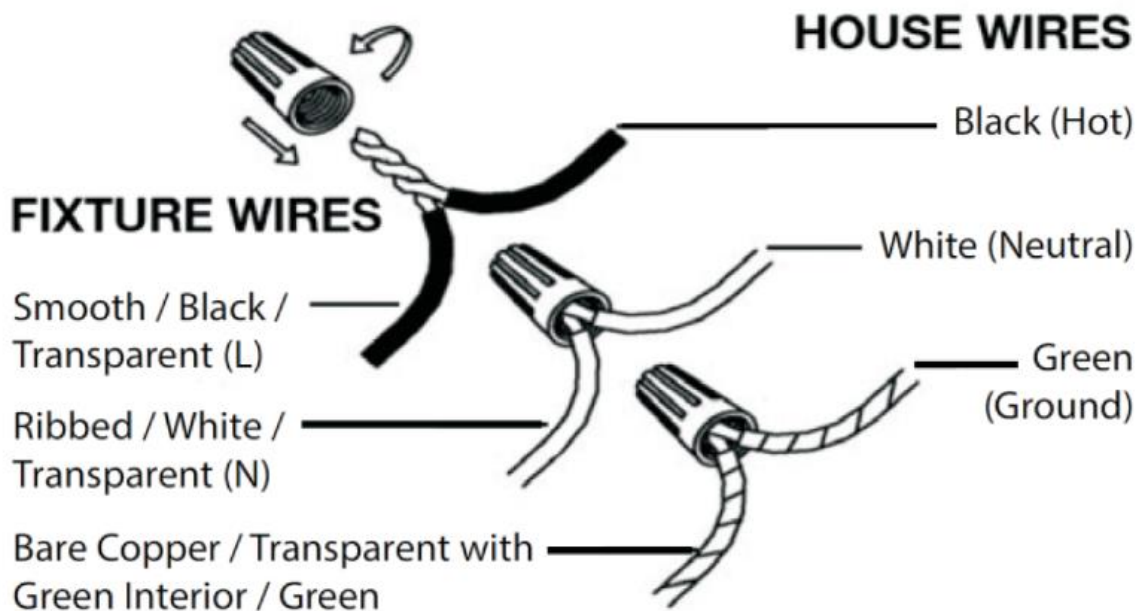

Item# SML434102

Specifications

Category: Wall Sconce

Fixture Dimension: L6"xW5" x H10"

Wire Length: 6"

Fixture Weight: 2.42 Lbs. (1.1Kg)

Fixture Finish: Clear Glass and Iron with Black + Gold Paint

Bulb: 1x60W E26 Base - NOT INCLUDED

Maximum Wattage: 60W

Voltage: 120V

Approved Location: Dry Location

Safety Certification: CETL

Wire Connections

ATTENTION:

FIXTURE INSTALLATION MUST BE DONE BY A LICENSED ELECTRICIAN

SHUT OFF POWER SUPPLY AT FUSE OR CIRCUIT BREAKER

USE ONLY THE SPECIFIED BULBS & DO NOT EXCEED THE MAXIMUM WATTAGE

Use standard wire connectors to make all wire connections.

Twist connectors until wires are tightly joined together.

Wrap each connection with approved electrical tape and carefully stuff all the connected wires into outlet box.