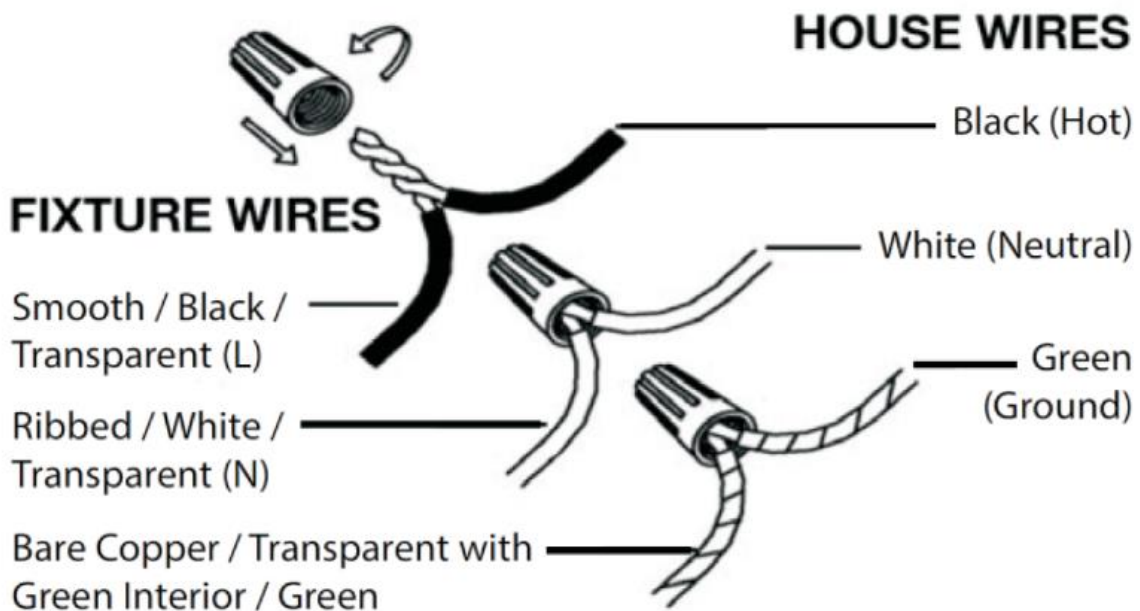

Item# SML434101

Specifications

Category: Wall Sconce

Fixture Dimension: L6" x W5" x H10"

Wire Length: 12"

Fixture Weight: 2.6 Lbs. (1.2Kg)

Fixture Finish: Chrome + Black

Bulb: 1x60W E26 Base - NOT INCLUDED

Maximum Wattage: 60W

Voltage: 120V

Approved Location: Suitable for Damp Locations

Safety Certification: CETL

Wire Connections

ATTENTION:

FIXTURE INSTALLATION MUST BE DONE BY A LICENSED ELECTRICIAN

SHUT OFF POWER SUPPLY AT FUSE OR CIRCUIT BREAKER

USE ONLY THE SPECIFIED BULBS & DO NOT EXCEED THE MAXIMUM WATTAGE

Use standard wire connectors to make all wire connections.

Twist connectors until wires are tightly joined together.

Wrap each connection with approved electrical tape and carefully stuff all the connected wires into outlet box.