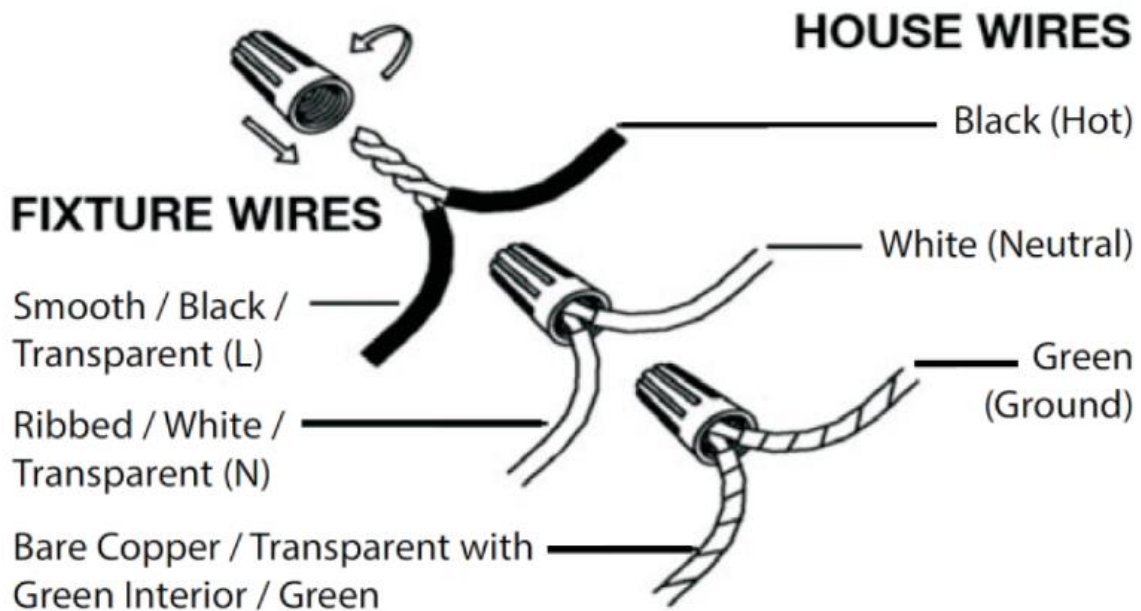

Item# SML334107-BKGD

Specifications

Category: Pendant

Fixture Dimension: L12"W 12" x H16"

Wire/Chain Length: N/A

Fixture Weight: 4.62Lbs. (2.1Kg)

Fixture Finish: Iron with Black and Gold

Bulb: 4x40W E12 Base - NOT INCLUDED

Maximum Wattage: 40W

Voltage: 120V

Approved Location: Dry Location

Safety Certification: CETL

Wire Connections

ATTENTION:

FIXTURE INSTALLATION MUST BE DONE BY A LICENSED ELECTRICIAN

SHUT OFF POWER SUPPLY AT FUSE OR CIRCUIT BREAKER

USE ONLY THE SPECIFIED BULBS & DO NOT EXCEED THE MAXIMUM WATTAGE

Use standard wire connectors to make all wire connections.

Twist connectors until wires are tightly joined together.

Wrap each connection with approved electrical tape and carefully stuff all the connected wires into outlet box.