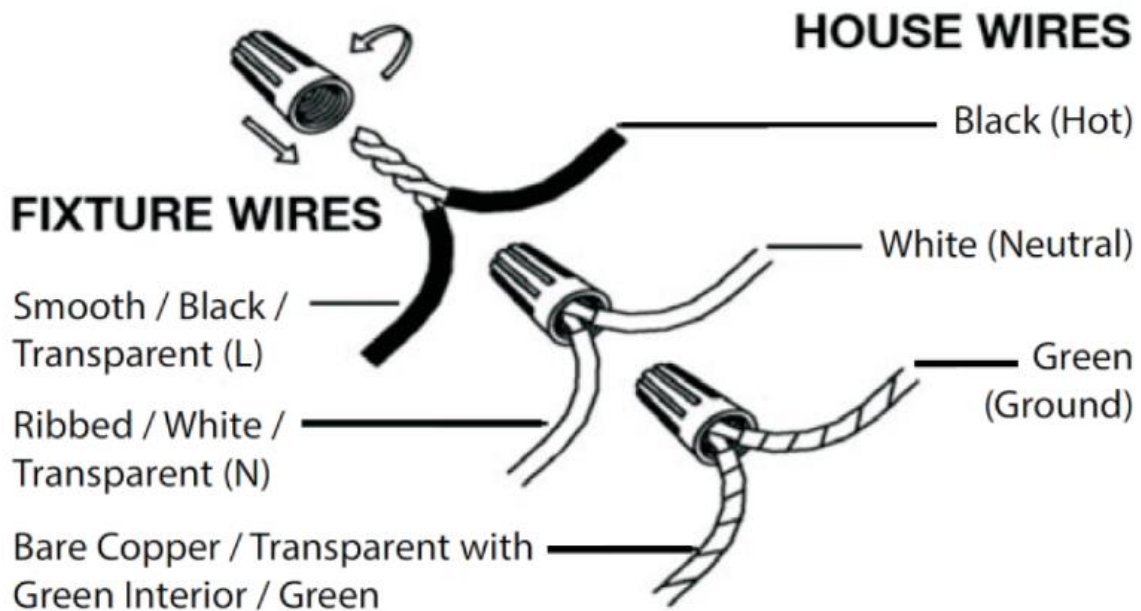

Wire Connections

ATTENTION:

FIXTURE INSTALLATION MUST BE DONE BY A LICENSED ELECTRICIAN

SHUT OFF POWER SUPPLY AT FUSE OR CIRCUIT BREAKER

USE ONLY THE SPECIFIED BULBS & DO NOT EXCEED THE MAXIMUM WATTAGE

Use standard wire connectors to make all wire connections.

Twist connectors until wires are tightly joined together.

Wrap each connection with approved electrical tape and carefully stuff all the connected wires into outlet box.