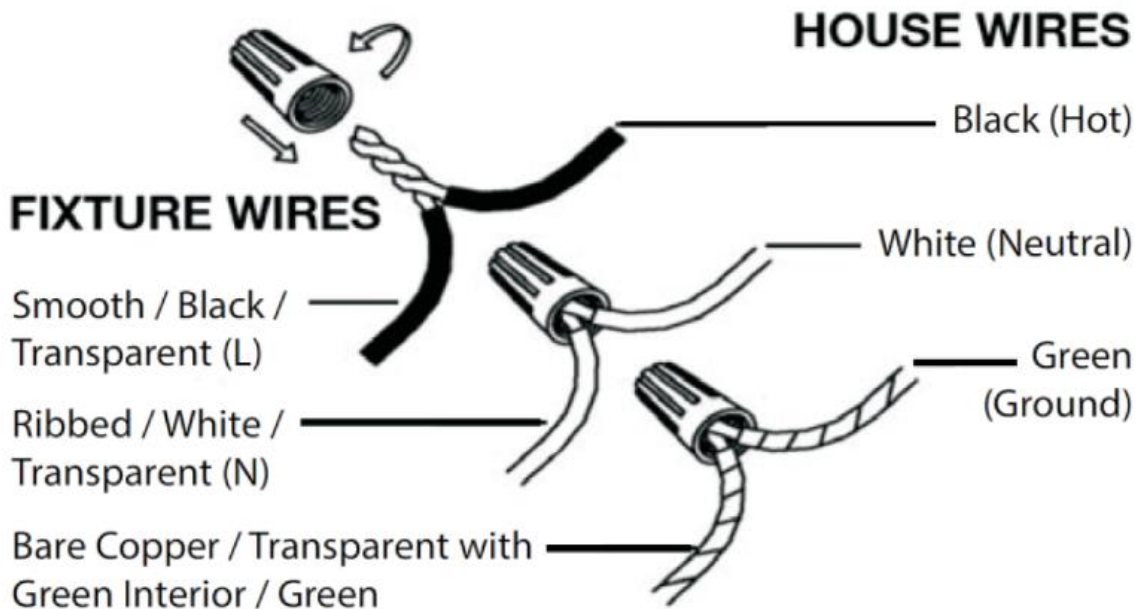

Item# SML334105

Specifications

Category: Flush Mount

Fixture Dimension: L13.4" x W13.4" x H9.8"

Wire Length: 12"

Fixture Weight: 2.2 Lbs. (1Kg)

Fixture Finish: Iron with ORB

Bulb: 4x40W E12 Base - NOT INCLUDED

Maximum Wattage: 40W

Voltage: 120V

Approved Location: Suitable for Damp Locations

Safety Certification: CETL

Wire Connections

ATTENTION:

FIXTURE INSTALLATION MUST BE DONE BY A LICENSED ELECTRICIAN

SHUT OFF POWER SUPPLY AT FUSE OR CIRCUIT BREAKER

USE ONLY THE SPECIFIED BULBS & DO NOT EXCEED THE MAXIMUM WATTAGE

Use standard wire connectors to make all wire connections.

Twist connectors until wires are tightly joined together.

Wrap each connection with approved electrical tape and carefully stuff all the connected wires into outlet box.