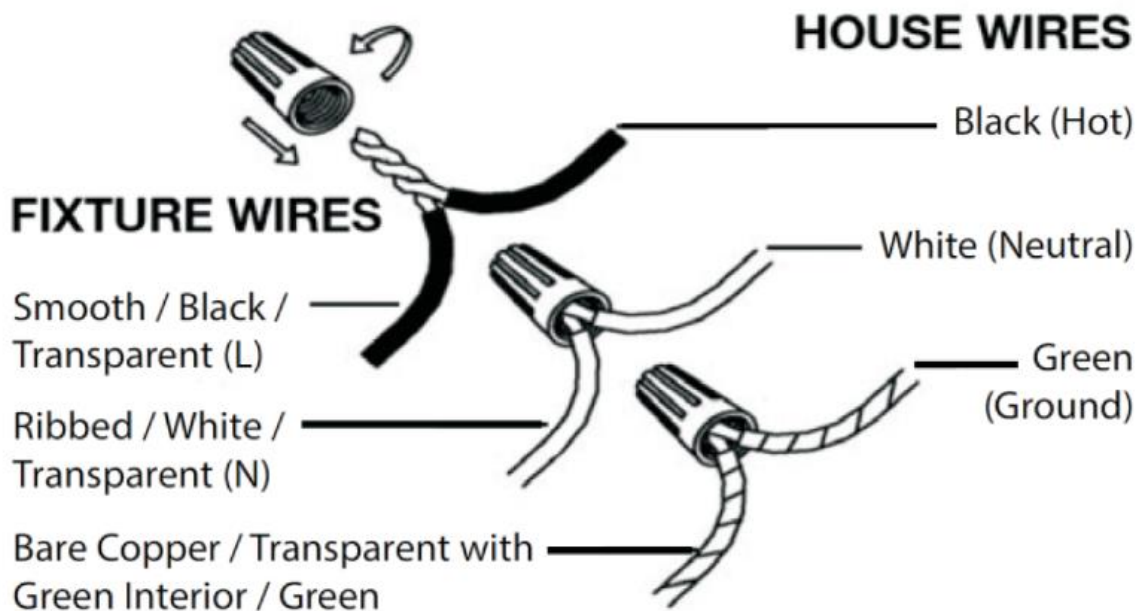

Item# SML334104

Specifications

Category: Flush Mount

Fixture Dimension: L13"W13" x H6.29"

Wire Length: 6"

Fixture Weight: 6.97 Lbs. (3.17Kg)

Fixture Finish: Iron with Woods finish + Black

Bulb: 2x60W E26 Base - NOT INCLUDED

Maximum Wattage: 60W

Voltage: 120V

Approved Location: Dry Location

Safety Certification: CETL

Wire Connections

ATTENTION:

FIXTURE INSTALLATION MUST BE DONE BY A LICENSED ELECTRICIAN

SHUT OFF POWER SUPPLY AT FUSE OR CIRCUIT BREAKER

USE ONLY THE SPECIFIED BULBS & DO NOT EXCEED THE MAXIMUM WATTAGE

Use standard wire connectors to make all wire connections.

Twist connectors until wires are tightly joined together.

Wrap each connection with approved electrical tape and carefully stuff all the connected wires into outlet box.