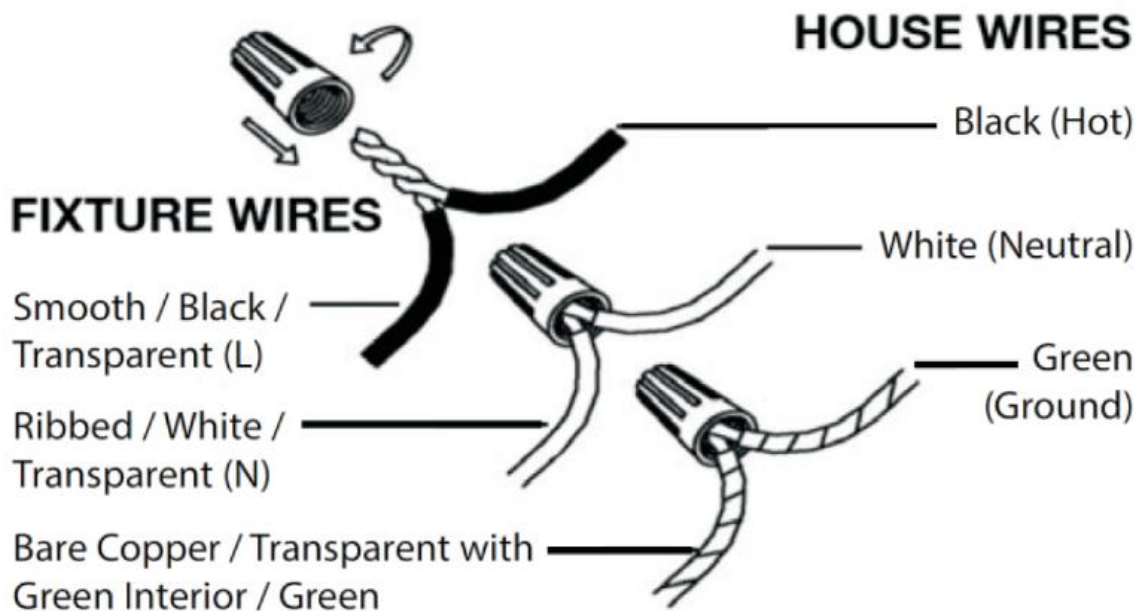

Item# SML334103

Specifications

Category: Flush Mount

Fixture Dimension: L13" x W13" x H7.35"

Wire Length: 6"

Fixture Weight: 5.72 Lbs. (2.6Kg)

Fixture Finish: Iron with Woods finish + Black

Bulb: 2x60W E26 Base - NOT INCLUDED

Maximum Wattage: 60W

Voltage: 120V

Approved Location: Dry Location

Safety Certification: CETL

Wire Connections

ATTENTION:

FIXTURE INSTALLATION MUST BE DONE BY A LICENSED ELECTRICIAN

SHUT OFF POWER SUPPLY AT FUSE OR CIRCUIT BREAKER

USE ONLY THE SPECIFIED BULBS & DO NOT EXCEED THE MAXIMUM WATTAGE

Use standard wire connectors to make all wire connections.

Twist connectors until wires are tightly joined together.

Wrap each connection with approved electrical tape and carefully stuff all the connected wires into outlet box.