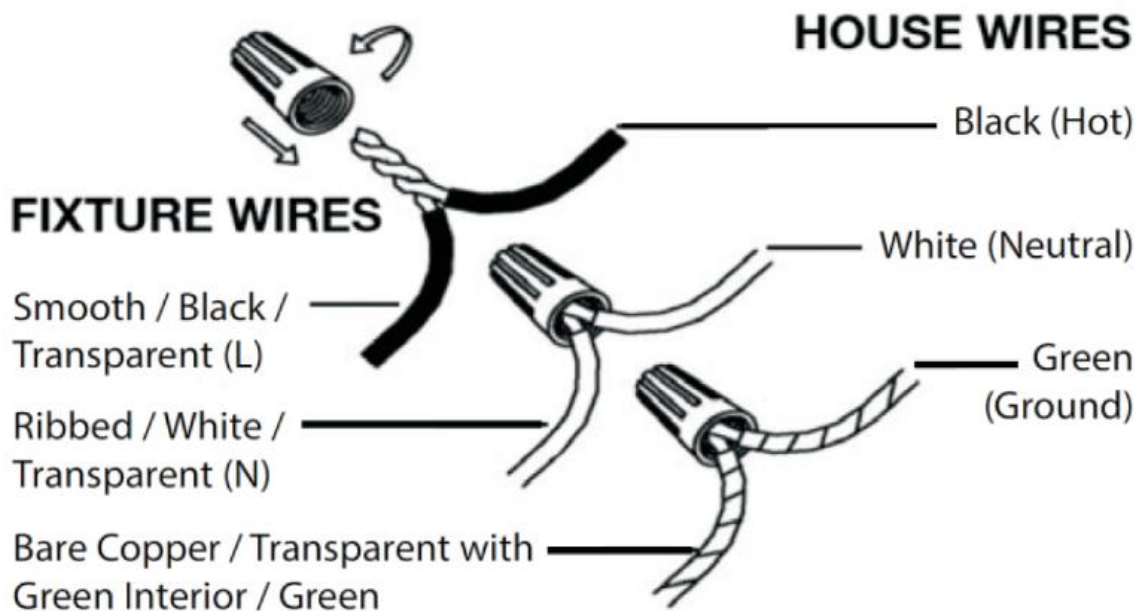

Item# SML334101-CH

Specifications

Category: Flush Mount

Fixture Dimension: L11.5" x W 11.5" x H5.5"

Wire Length: 1ft.

Fixture Weight: 6.6 Lbs. (3Kg)

Fixture Finish: Iron with Chrome

Bulb: 2x60W E26 Base - NOT INCLUDED

Maximum Wattage: 60W

Voltage: 120V

Approved Location: Dry Location

Safety Certification: CETL

Wire Connections

ATTENTION

FIXTURE INSTALLATION MUST BE DONE BY A LICENSED ELECTRICIAN

SHUT OFF POWER SUPPLY AT FUSE OR CIRCUIT BREAKER

USE ONLY THE SPECIFIED BULBS & DO NOT EXCEED THE MAXIMUM WATTAGE

Use standard wire connectors to make all wire connections.

Twist connectors until wires are tightly joined together.

Wrap each connection with approved electrical tape and carefully stuff all the connected wires into outlet box.