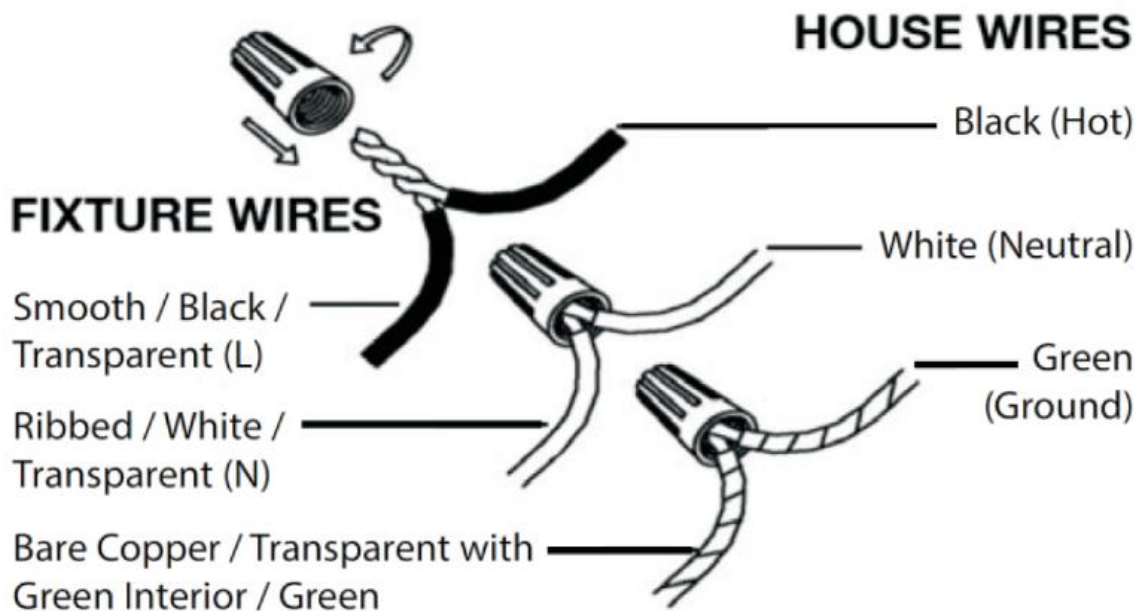

Wire Connections

ATTENTION

FIXTURE INSTALLATION MUST BE DONE BY A LICENSED ELECTRICIAN

SHUT OFF POWER SUPPLY AT FUSE OR CIRCUIT BREAKER

USE ONLY THE SPECIFIED BULBS & DO NOT EXCEED THE MAXIMUM WATTAGE

Use standard wire connectors to make all wire connections.

Twist connectors until wires are tightly joined together.

Wrap each connection with approved electrical tape and carefully stuff all the connected wires into outlet box.