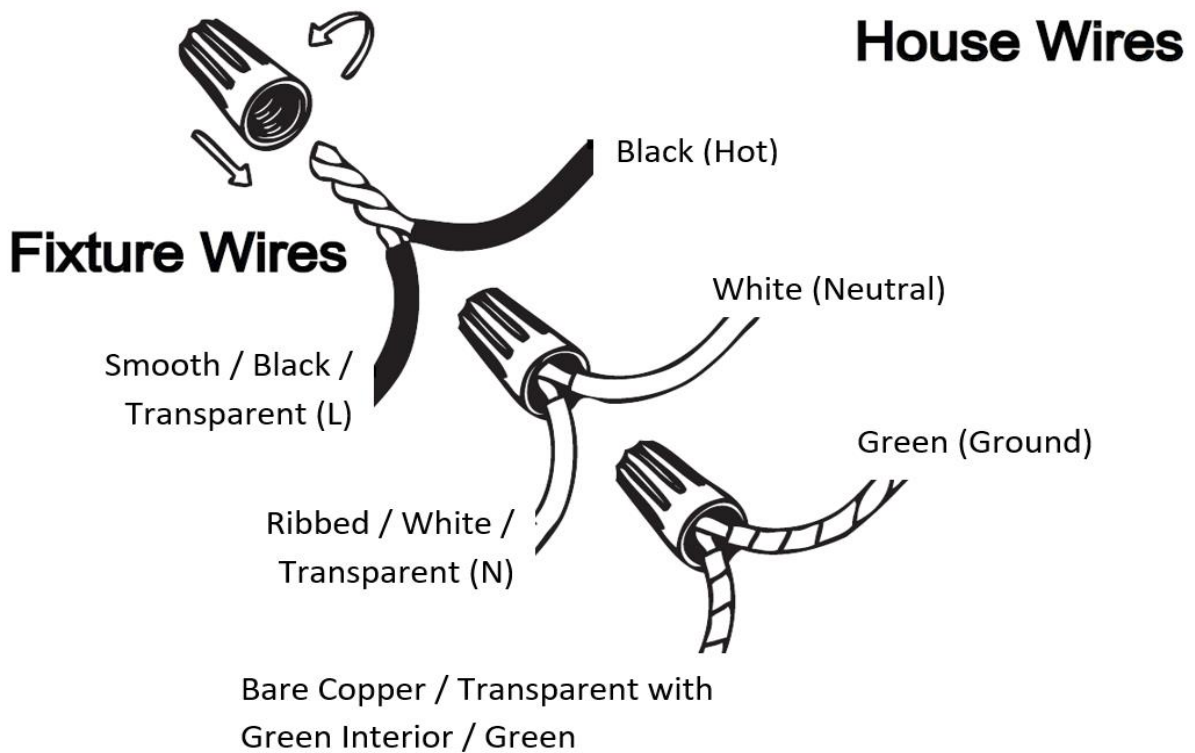

Item# SML315170

Specifications

Category: Flush Mount	Finish: Satin Nickel + Fabric Shade
Fixture Dimension: 13.8"D x 5.9"H	Overall Height: 5.9"
Chain/Rod Length: N/A	Wire Length: 1 ft.
Bulb: 2xE26 – NOT INCLUDED	Maximum Wattage per Bulb: 60W
Voltage: 120V	Fixture Weight: 3.2Kg (7Lbs)
Location Rating: Dry Location Only	Safety Certification: CETL

Wire Connections

ATTENTION

FIXTURE INSTALLATION MUST BE DONE BY A LICENSED ELECTRICIAN

SHUT OFF POWER SUPPLY AT FUSE OR CIRCUIT BREAKER

USE ONLY THE SPECIFIED BULBS AND DO NOT EXCEED THE MAXIMUM WATTAGE

Use standard wire connectors to make all wire connections

Twist connectors until wires are tightly joined

Wrap each connection with approved electrical tape and carefully stuff all the connected wires into outlet box

Assembly Instructions

Item# SML315170