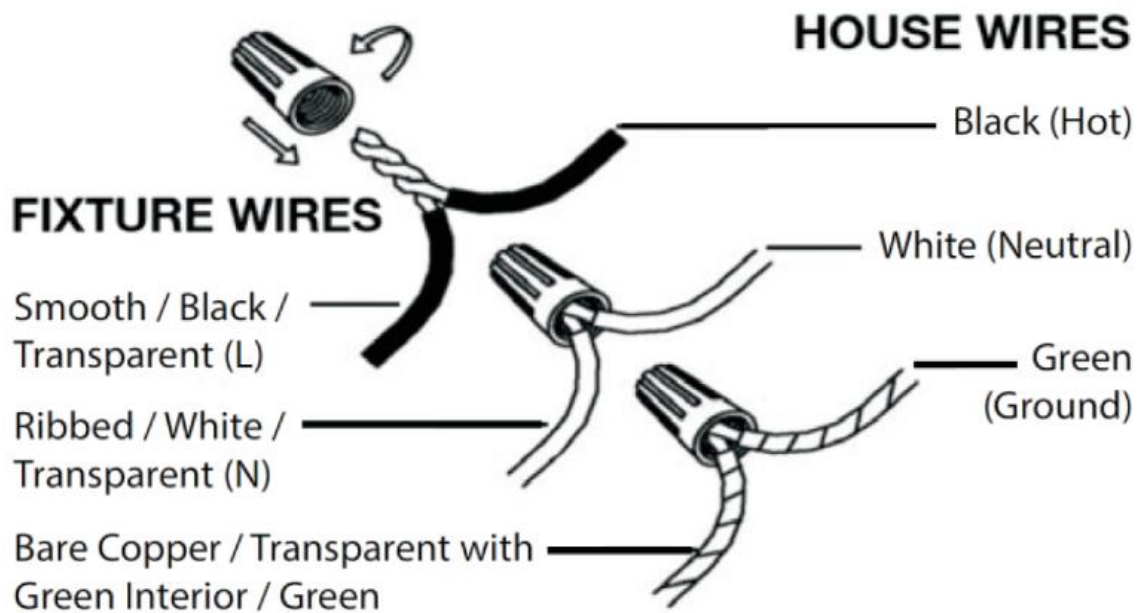

Item# SML314120-GD

Specifications

Category: Flush Mount

Fixture Dimension: D:23.6" (60cm), H:21.4" (54cm)

Wire Length:

Fixture Weight: 6.44Lbs. (2.92Kg)

Fixture Finish: Black and Gold

Bulb: 4x60W E26 Base - NOT INCLUDED

Maximum Wattage: 60W

Voltage: 120V

Approved Location: Dry Location only

Safety Certification: cUL

Wire Connections

ATTENTION

FIXTURE INSTALLATION MUST BE DONE BY A LICENSED ELECTRICIAN

SHUT OFF POWER SUPPLY AT FUSE OR CIRCUIT BREAKER

USE ONLY THE SPECIFIED BULBS & DO NOT EXCEED THE MAXIMUM WATTAGE

Use standard wire connectors to make all wire connections.

Twist connectors until wires are tightly joined together.

Wrap each connection with approved electrical tape and carefully stuff all the connected wires into outlet box.