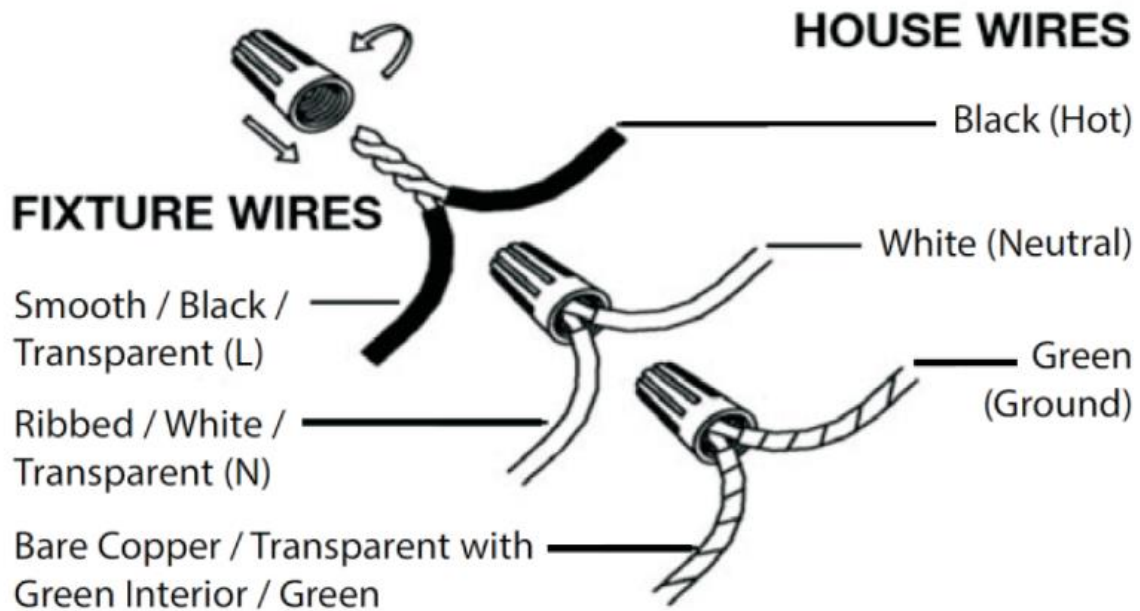

Wire Connections

ATTENTION

FIXTURE INSTALLATION MUST BE DONE BY A LICENSED ELECTRICIAN

SHUT OFF POWER SUPPLY AT FUSE OR CIRCUIT BREAKER

USE ONLY THE SPECIFIED BULBS & DO NOT EXCEED THE MAXIMUM WATTAGE

Use standard wire connectors to make all wire connections.

Twist connectors until wires are tightly joined together.

Wrap each connection with approved electrical tape and carefully stuff all the connected wires into outlet box.