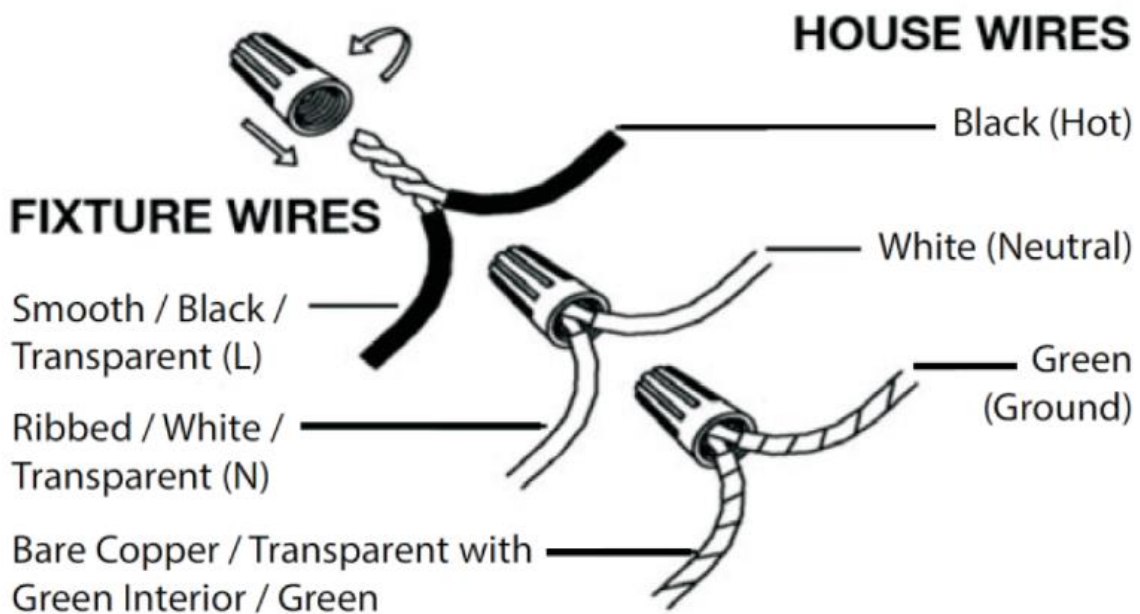

Item# SML225050

Specifications

Fixture Dimension: D20" H9.8"-59"

Wire/Chain Length: 3M/2M

Fixture Weight: 27Lbs. (12.3Kg)

Fixture Finish: Chrome

Bulb: 7x40W G9 Base - NOT INCLUDED

Maximum Wattage: 40W

Voltage: 120V

Approved Location: Dry Location Only

Safety Certification: CETL

Assembly Instructions

Item# SML225050

Wire Connections

ATTENTION

FIXTURE INSTALLATION MUST BE DONE BY A LICENSED ELECTRICIAN

SHUT OFF POWER SUPPLY AT FUSE OR CIRCUIT BREAKER

USE ONLY THE SPECIFIED BULBS & DO NOT EXCEED THE MAXIMUM WATTAGE

Use standard wire connectors to make all wire connections.

Twist connectors until wires are tightly joined together.

Wrap each connection with approved electrical tape and carefully stuff all the connected wires into outlet box.