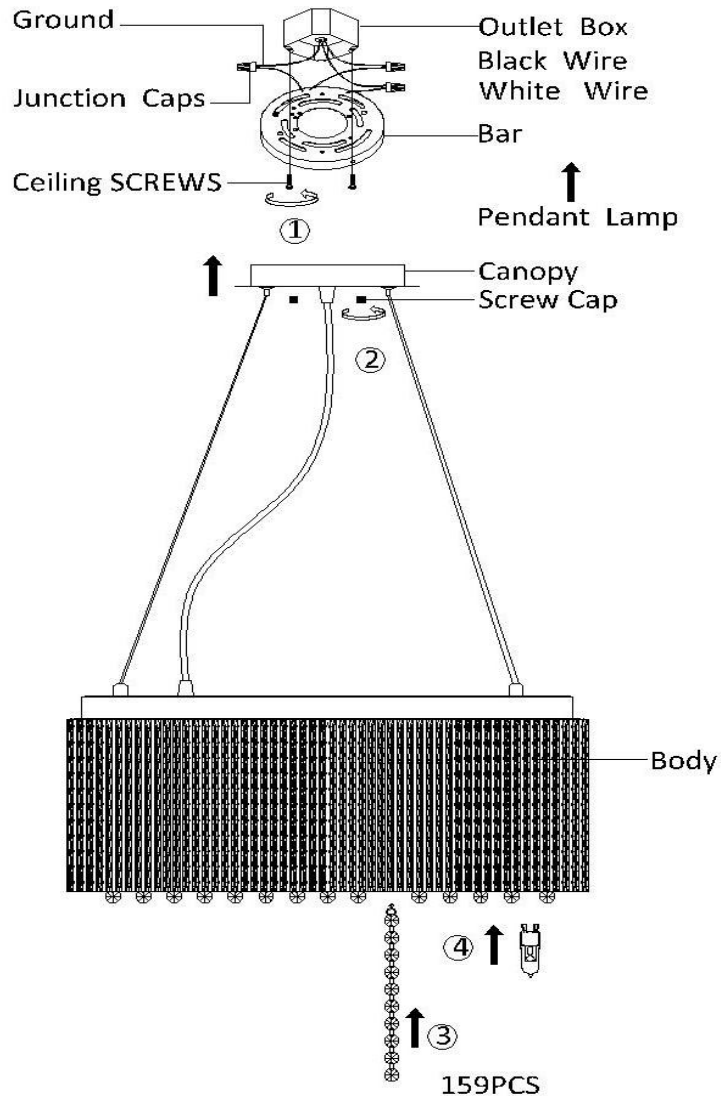

Item# SML225050

Specifications

Fixture Dimension: D20" H9.8"-59"

Wire/Chain Length: 3M/2M

Fixture Weight: 27Lbs. (12.3Kg)

Fixture Finish: Chrome

Bulb: 7x40W G9 Base - NOT INCLUDED

Maximum Wattage: 40W

Voltage: 120V

Approved Location: Dry Location Only

Safety Certification: CETL

Assembly Instructions

Item# SML225050

Wire Connections

ATTENTION

FIXTURE INSTALLATION MUST BE DONE BY A LICENSED ELECTRICIAN

SHUT OFF POWER SUPPLY AT FUSE OR CIRCUIT BREAKER

USE ONLY THE SPECIFIED BULBS & DO NOT EXCEED THE MAXIMUM WATTAGE

Use standard wire connectors to make all wire connections.

Twist connectors until wires are tightly joined together.