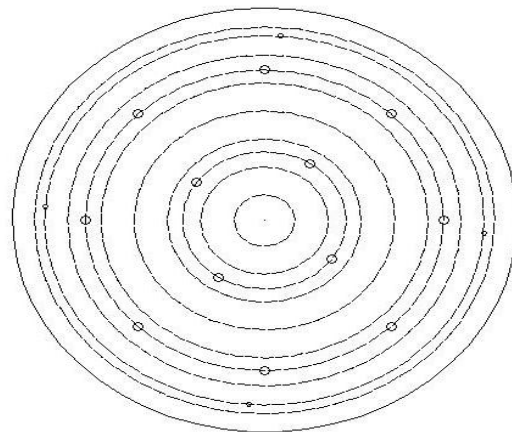

Item# SML225050

Specifications

Fixture Dimension: D20" H9.8"-59"

Wire/Chain Length: 3M/2M

Fixture Weight: 27Lbs. (12.3Kg)

Fixture Finish: Chrome

Bulb: 7x40W G9 Base - NOT INCLUDED

Maximum Wattage: 40W

Voltage: 120V

Approved Location: Dry Location Only

Safety Certification: CETL

Assembly Instructions

Item# SML225050

Wire Connections

ATTENTION

FIXTURE INSTALLATION MUST BE DONE BY A LICENSED ELECTRICIAN